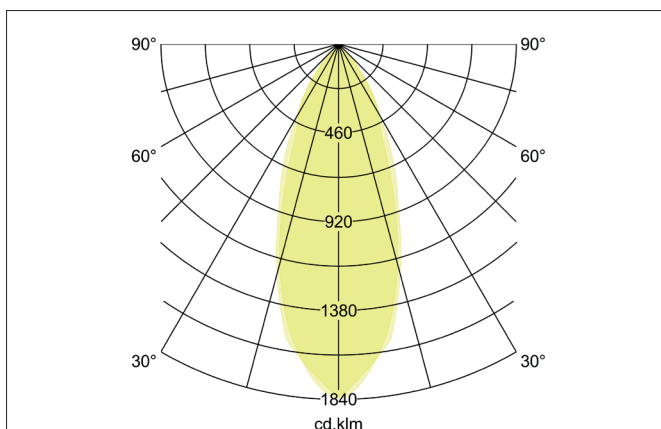

TIRREL-R LED recessed spot set, DALI dimmable, incl. connection**box**

Article no. 41443253

Light.
For Generations.**Tender**

LED recessed spot set, DALI dimmable, incl. connection box, Round. Toolless ceiling installation by installation springs. Ceiling cut-out Ø 68 mm, Installation depth 50 mm, Outer diameter 82 mm, Weight 0,277 kg, Reflector silver with rotationssymmetrical, deep, wide distributed light intensity. optimal light distribution due to a glass transparent cover. Luminous flux 680 lm, Power 1 x 6 W, Light colour warm white, Correlated color temprature (CCT) 3.000 K, Colour rendering index CRI > 80, Housing material: Aluminium / Glass / Plastic, Colour: Alu, Permissible ambient temperature (ta): -20 °C - +25 °C, Protection class (EN 61140): II, Degree of protection (DIN EN 60529): IP20, .With electronic driver, DALI-2 dimmable.

Product Benefits

- LED recessed spotlight in round design made of solid aluminum with LED module 6 W (3.000 K) and dimmable DALI converter WITHOUT glow-in-the-dark effect.
- Ceiling cut-out 68 mm, diameter 82 mm, installation depth 50 mm, IP20.
- Swivel range 25°.
- Large color variation. Without visible snap ring.
- Classic, formally restrained design.
- In the same optics also in GX5.3 or GU10 version and as a dimmable Set phase section or DALI and as a loudspeaker version.
- In addition, in the same surface structure and in the same color also available in square version.

Lighting technology	
Colour temperature	3.000 K
Light output	Direct
Luminous flux	680 lm
System efficiency	113 lm/W
Colour rendering	CRI > 80
Reflector	High-gloss
Reflektorfarbe	silver
Beam angle	38°
Light sharing	Symmetric
Adjustable color temperature	No