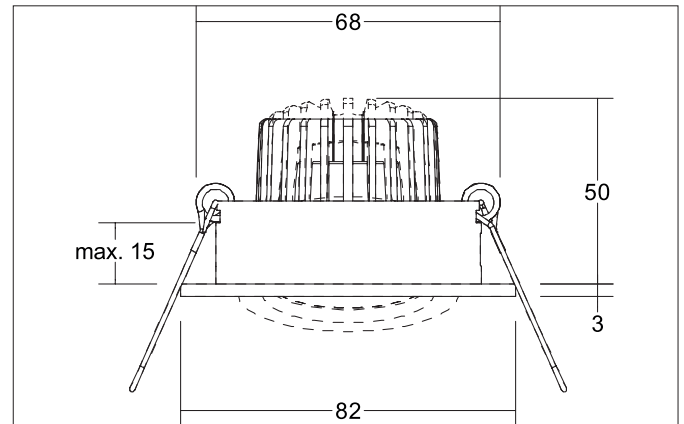

TIRREL-R LED recessed spot set, DALI dimmable, incl. connection**box**

Article no. 41443253

Light.
For Generations.**Tender**

LED recessed spot set, DALI dimmable, incl. connection box, Round. Toolless ceiling installation by installation springs. Ceiling cut-out Ø 68 mm, Installation depth 50 mm, Outer diameter 82 mm, Weight 0,277 kg, Reflector silver with rotationssymmetrical, deep, wide distributed light intensity. optimal light distribution due to a glass transparent cover. Luminous flux 680 lm, Power 1 x 6 W, Light colour warm white, Correlated color temprature (CCT) 3.000 K, Colour rendering index CRI > 80, Housing material: Aluminium / Glass / Plastic, Colour: Alu, Permissible ambient temperature (ta): -20 °C - +25 °C, Protection class (EN 61140): II, Degree of protection (DIN EN 60529): IP20, .With electronic driver, DALI-2 dimmable.

Product Benefits

- LED recessed spotlight in round design made of solid aluminum with LED module 6 W (3.000 K) and dimmable DALI converter WITHOUT glow-in-the-dark effect.
- Ceiling cut-out 68 mm, diameter 82 mm, installation depth 50 mm, IP20.
- Swivel range 25°.
- Large color variation. Without visible snap ring.
- Classic, formally restrained design.
- In the same optics also in GX5.3 or GU10 version and as a dimmable Set phase section or DALI and as a loudspeaker version.
- In addition, in the same surface structure and in the same color also available in square version.

TIRREL-R LED recessed spot set, DALI dimmable, incl. connection**box**

Article no. 41443253

Light.
For Generations.

Article data	
Article no.	41443253
GTIN	4251433949145
Series name	TIRREL-R
Short description	LED recessed spot set, DALI dimmable, incl. connection box
Material	Aluminium / Glass / Plastic
Colour	Alu
Type of surface	Matt
Shape	Round
Outer diameter	82 mm
Built-in diameter	68 mm
Installation depth	50 mm
Hight	3 mm
Scope of delivery	Incl. 5-pole connection box
Weight	0.277 kg