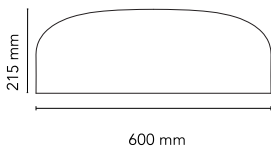

<b>Mounting</b>	Ceiling
<b>Environment</b>	Indoor
<b>Weight</b>	5 Kg
<b>Light sources available</b>	108 x LED 30W 2700K 2791lm CRI90 [i]
<b>Emergency</b>	Without
<b>Switching</b>	Dimming PUSH DIM
<b>Voltage</b>	220-240V
<b>Power</b>	30W
<b>Battery</b>	No
<b>Supply included</b>	Yes