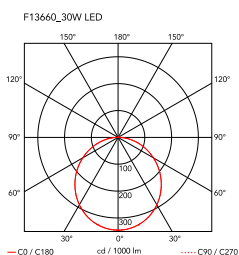

<b>Mounting</b>	Ceiling
<b>Environment</b>	Indoor
<b>Weight</b>	5 Kg
<b>Light sources available</b>	108 x LED 30W 2700K 2791lm CRI90 [i]
<b>Emergency</b>	Without
<b>Switching</b>	Dimming PUSH DIM
<b>Voltage</b>	220-240V
<b>Power</b>	30W
<b>Battery</b>	No
<b>Supply included</b>	Yes