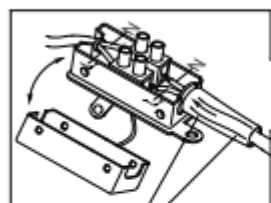

1

7

5

2

3

4

6

MAINS SUPPLY

LIVE - Possible colours : Red or Brown

NEUTRAL - Possible colours : Black or Blue

LIGHT FITTING

LIVE

NEUTRAL

 APPROVED
09-04-2021
ISSUE 1

Removing electronic / LED parts for recycling at end of life

When this light fitting reaches the end of it's life please follow the instructions below to remove the Driver and LED strips. All parts can then be placed in the correct recycling stream/bins.