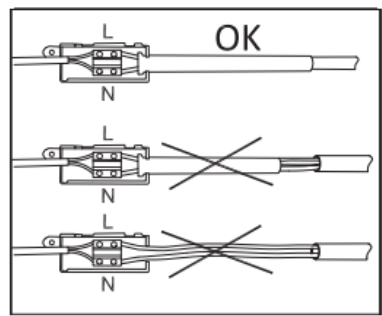

1

7

5

2

3

4

6

MAINS SUPPLY

LIVE - Possible colours : Red or Brown

NEUTRAL - Possible colours : Black or Blue

LIGHT FITTING

LIVE

NEUTRAL

 APPROVED
09-04-2021
ISSUE 1

Removing electronic / LED parts for recycling at end of life

When this light fitting reaches the end of it's life please follow the instructions below to remove the Driver and LED strips. All parts can then be placed in the correct recycling stream/bins.