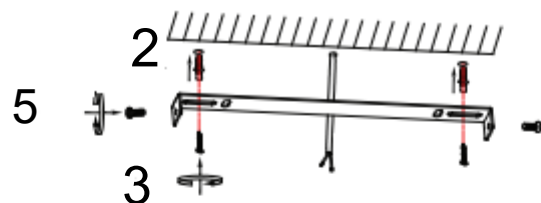

1

7

5

2

3

4

6

MAINS SUPPLY

LIVE - Possible colours : Red or Brown

NEUTRAL - Possible colours : Black or Blue

LIGHT FITTING

LIVE

NEUTRAL

 APPROVED
09-04-2021
ISSUE 1

Removing electronic / LED parts for recycling at end of life

When this light fitting reaches the end of it's life please follow the instructions below to remove the Driver and LED strips. All parts can then be placed in the correct recycling stream/bins.