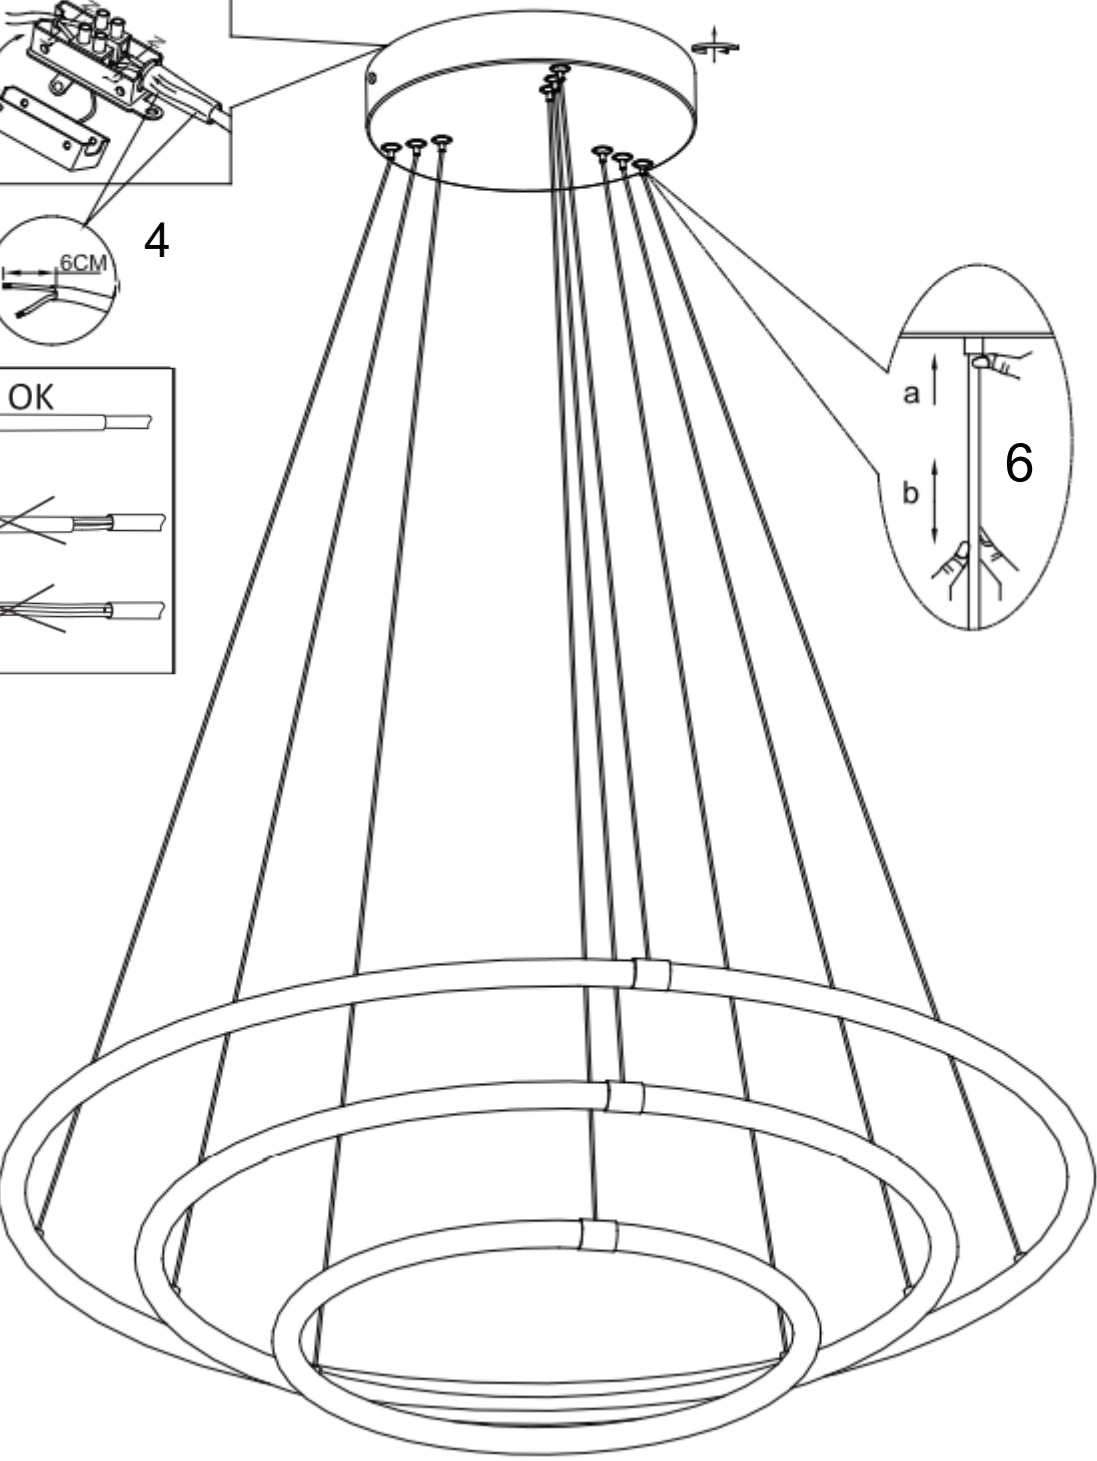

6

MAINS SUPPLY

LIVE - Possible colours : Red or Brown

NEUTRAL - Possible colours : Black or Blue

LIGHT FITTING

LIVE

NEUTRAL

APPROVED
09-04-2021
ISSUE 1