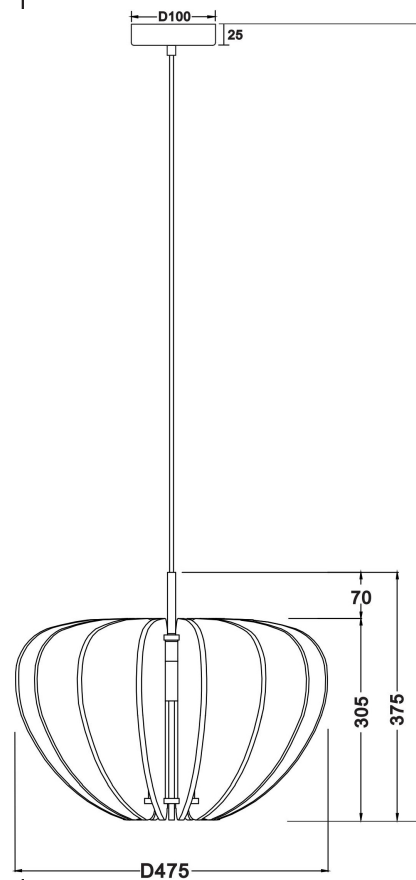

OR

1xE27 60W

Model: MOD398PL-01BR
Collection: Modern
Series: Cambio
Pendant Lamps