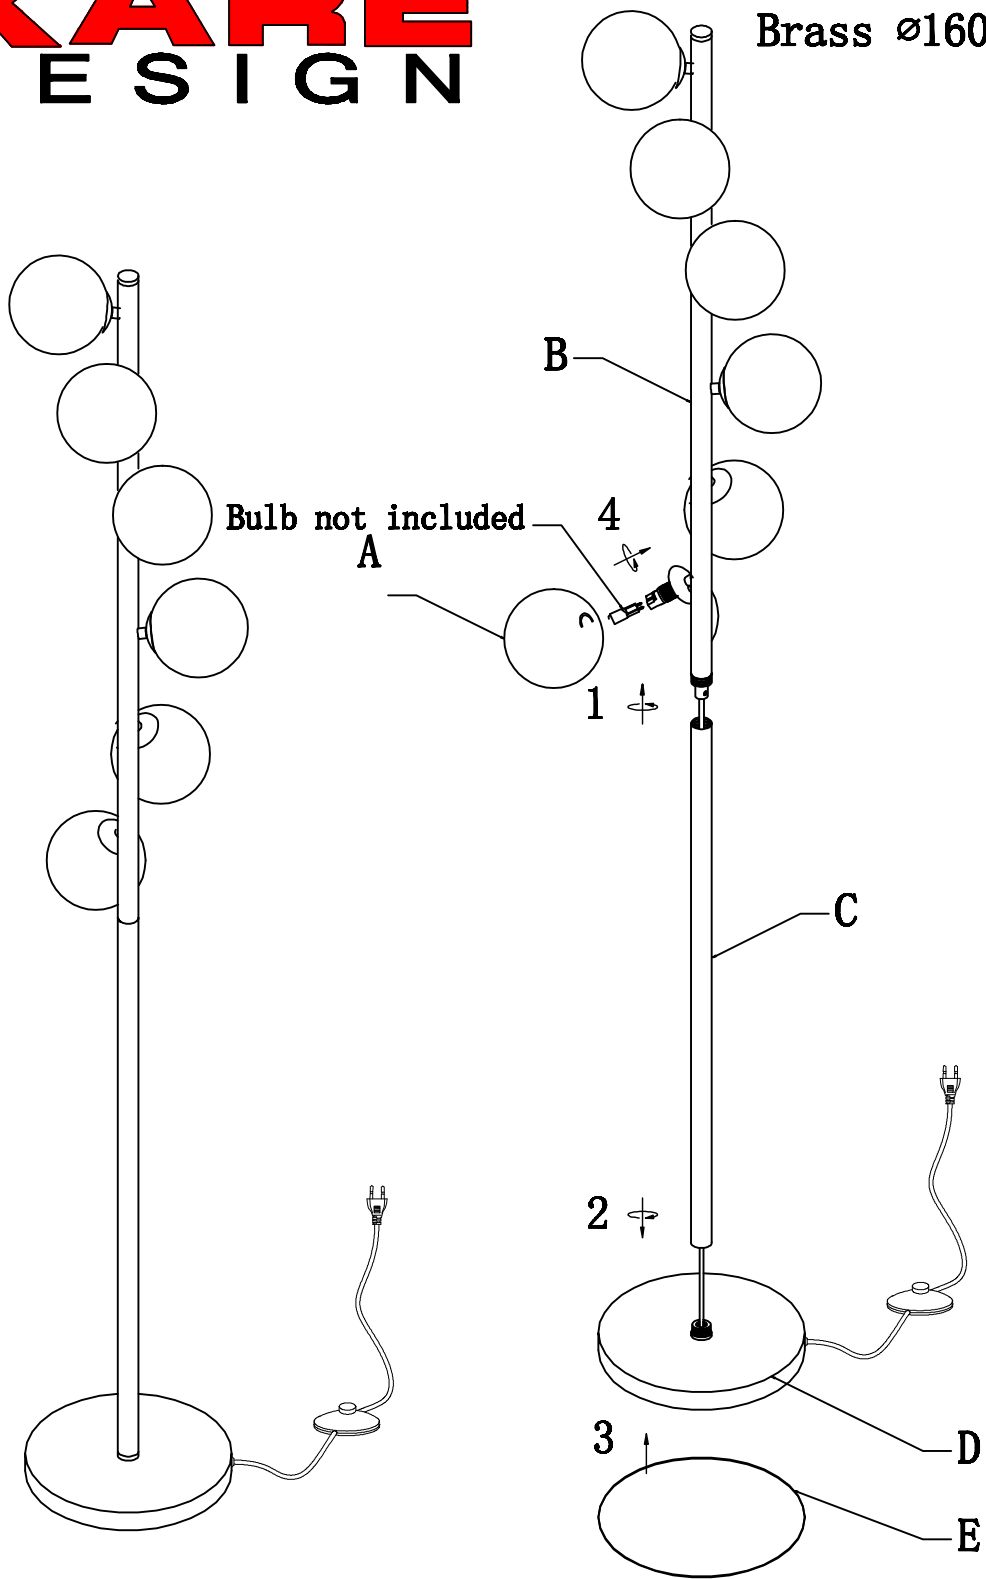

# KARE DESIGN

52509 Floor Lamp Scal Balls  
Brass  $\varnothing$ 160cm

NO	A	B	C	D	E	F
TYPE						
QTY	6pcs	1pcs	1pcs	1pcs	1pcs	1pcs