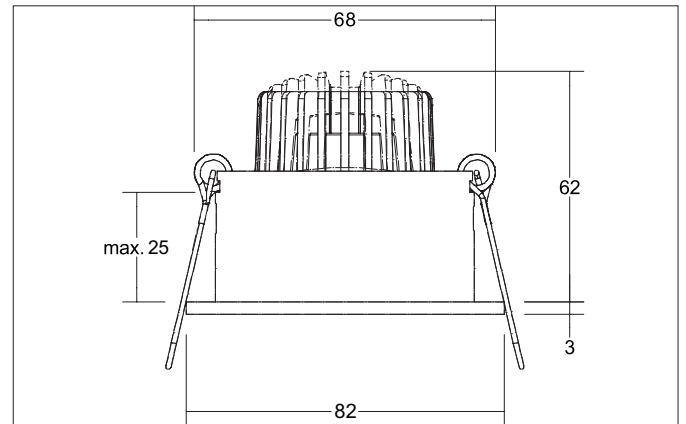

**TIRRELdeep LED recessed spot set, on/off switchable**

Article no. 38063253

Light.  
For Generations.**Tender**

LED recessed spot set, on/off switchable, Round. Toolless ceiling installation by installation springs. Ceiling cut-out  $\varnothing$  68 mm, Installation depth 62 mm, Outer diameter 82 mm, Weight 0,178 kg, Reflector silver with rotationssymmetrical, deep, wide distributed light intensity. optimal light distribution due to a glass transparent cover. Luminous flux 680 lm, Power 1 x 6 W, Light colour warm white, Correlated color temperature (CCT) 3.000 K, Colour rendering index CRI > 80, Housing material: Aluminium / Glass, Colour: Alu, Permissible ambient temperature (ta): -20 °C - +25 °C, Protection class (EN 61140): II, Degree of protection (DIN EN 60529): IP20, .With electronic driver, on/off switchable.

**Product Benefits**

- Recessed LED recessed spotlight in round design made of solid aluminum with LED module 6 W (3,000 K) and switchable converter.
- Ceiling cut-out 68 mm, diameter 82 mm, installation depth 62 mm, IP20.
- Pivoting range 25°.
- Without visible snap ring.
- Classic, formally restrained design.
- Also available in the same look in GX5.3 or GU10 versions and as a dimmable set (phase cut-off) set (trailing edge).

**TIRRELdeep LED recessed spot set, on/off switchable**

Article no. 38063253

Light.  
For Generations.

Article data	
Article no.	38063253
GTIN	4251433950929
Series name	TIRRELdeep
Short description	LED recessed spot set, on/off switchable
Material	Aluminium / Glass
Colour	Alu
Type of surface	Matt
Shape	Round
Outer diameter	82 mm
Built-in diameter	68 mm
Installation depth	62 mm
Hight	3 mm
Weight	0.178 kg