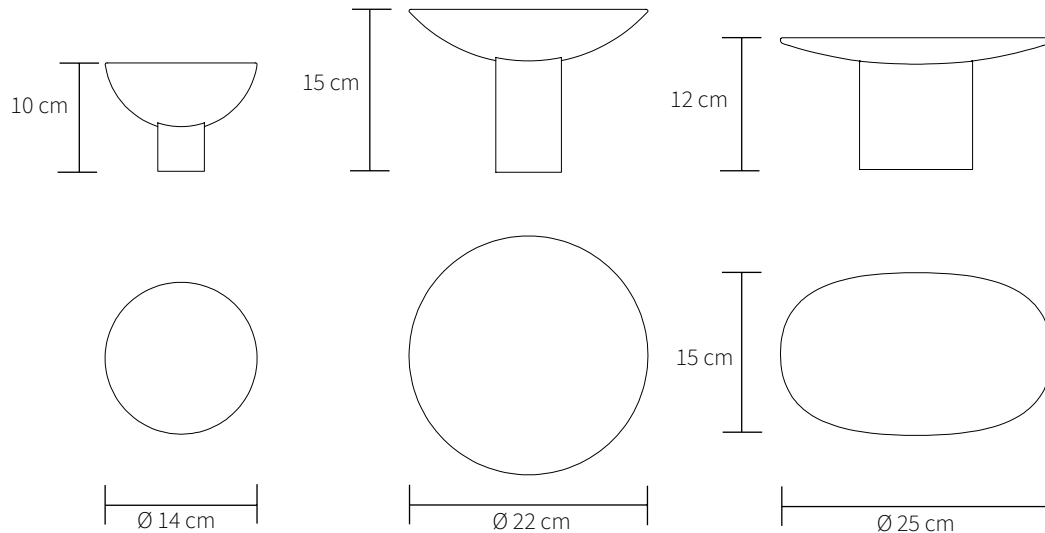

The design of the individual bowls and the tray is carefully considered. The carefully chosen shapes and structures create a beautiful dynamic between the objects that make up the series. The bowls can be used individually or in a group, where their interaction heightens the experience. The dinner table takes on a sophisticated expression when the different Sapoto bowls are combined and filled with tempting delights. The bowls can also add a decorative touch to your window sill or be used as a stylish way to present lotions or jewelry.

GEJST

SPECIFICATIONS

| | |
|---|--|
| Product category | Accessories |
| Item no. | Bowl Small: 10343 Bowl Medium: 10344 Tray: 10345 |
| EAN code | Bowl Small: 5712731103435 Bowl Medium: 5712731103442 Tray: 5712731103459 |
| Country of origin | India |
| Tarif | 7323.93.00.90 |
| Materials | Aluminum and Marble |
| Colour | Silver and Green |
| Product dimensions (H x L x W) | Bowl Small: Ø14 x 10 cm Bowl Medium: Ø22 x 15 cm Tray: 12 x 25 x 15 cm |
| Packaging dimensions (H x L x W) | Bowl Small: 11 cm x 15 cm x 14,5 cm Bowl Medium: 11 cm x 23,5 cm x 23 cm Tray: 10 cm x 30 cm x 16 cm |
| Product weight | Bowl Small: 0,6 kg Bowl Medium: 1,8 kg Tray: 2,2 kg |
| Cleaning | Not dishwasher safe |