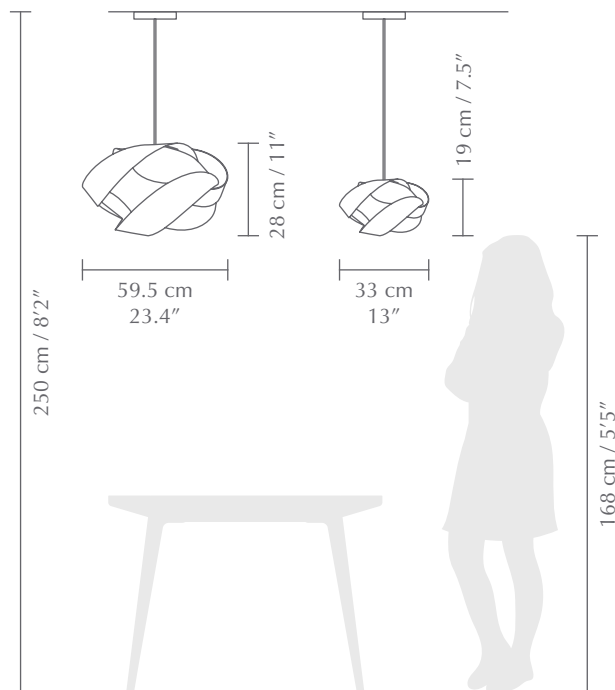

ORDERING INFORMATION

Ribbon mini white
Ribbon medium white

#2164
#2163

COLOUR VARIATIONS

white
(RAL: 9003)