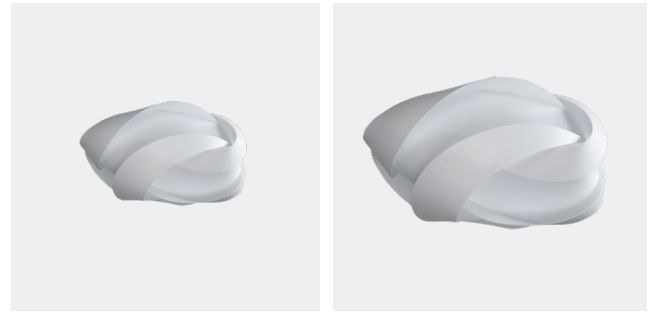

RIBBON

Designed by Lorenzo Radaelli

DYNAMIC LIGHT AND SHADOW

With its soft translucent strips interwoven into a delicate organic shape, the Ribbon lampshade is a sculptural object that sends a warm glow of light into the space. Ribbon's careful construction of curves and folds gives the lampshade a dynamic mix of light and shadow on its surface.

The lampshade's shape and the combination of bright and darker shades changes depending on where you see it in the room, offering multiple viewing experiences. Ribbon's light is subtle and cosy on the outside and bright and intense on the inside. This makes Ribbon ideal as both a decorative and functional lampshade. Even when switched off Ribbon adds a vibrant and iconic shape to the interior.

Find more info on our website umage.com

Pendant, floor and table lampshade
Compatible with E26 / E27

Flip 180°

DIMENSIONS

Mini: Ø: 33 cm / 13" H: 19 cm / 7.5"
Medium: Ø: 59.5 cm / 23.4" H: 28 cm / 11"

MATERIAL

Polypropylene and POM

WEIGHT INCL. PACKAGING

Mini: 700 g / 1.5 lb
Medium: 1.3 kg / 2.9 lb

LIGHT SOURCE

E26 / E27 - max 15W LED (not included)

PACKAGING DIMENSIONS (L x W x H)

Mini: 10.7 x 37.2 x 10.7 cm / 4.2 x 14.6 x 4.2"
Medium: 14.7 x 56.2 x 14.7 cm / 5.8 x 22.1 x 5.8"