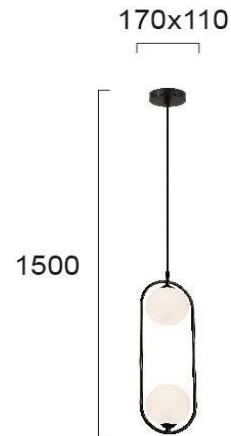

Product Datasheet

Code	4208700
Description	2/Lights Fancy
Family	FANCY
Type	PENDANT
Type of Lamp	G9
Watt	2 x MAX 25W
Volt	220-240 VAC
Hertz	50-60 Hz
Class	I
IP	IP20
Environment	INDOOR
Color	WHITE / BLACK
Material	GLASS / ELECTROSTATIC PAINTED STEEL
Length	L:170
Height	H:1250
Width	W:110