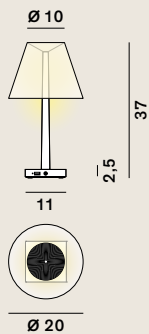

Dina+: Table

cod: T1

Light Source	MID POWER LED
Power	8 Watt
Kelvin	2.700
Dimmer	IR touch
Lumen	400
CRI	90

Class **A / A+ / A++**

USB charger

Battery life

Cordless

Light	70%	>	5 hours
Light	40%	>	10 hours
Light	5%	>	30 hours