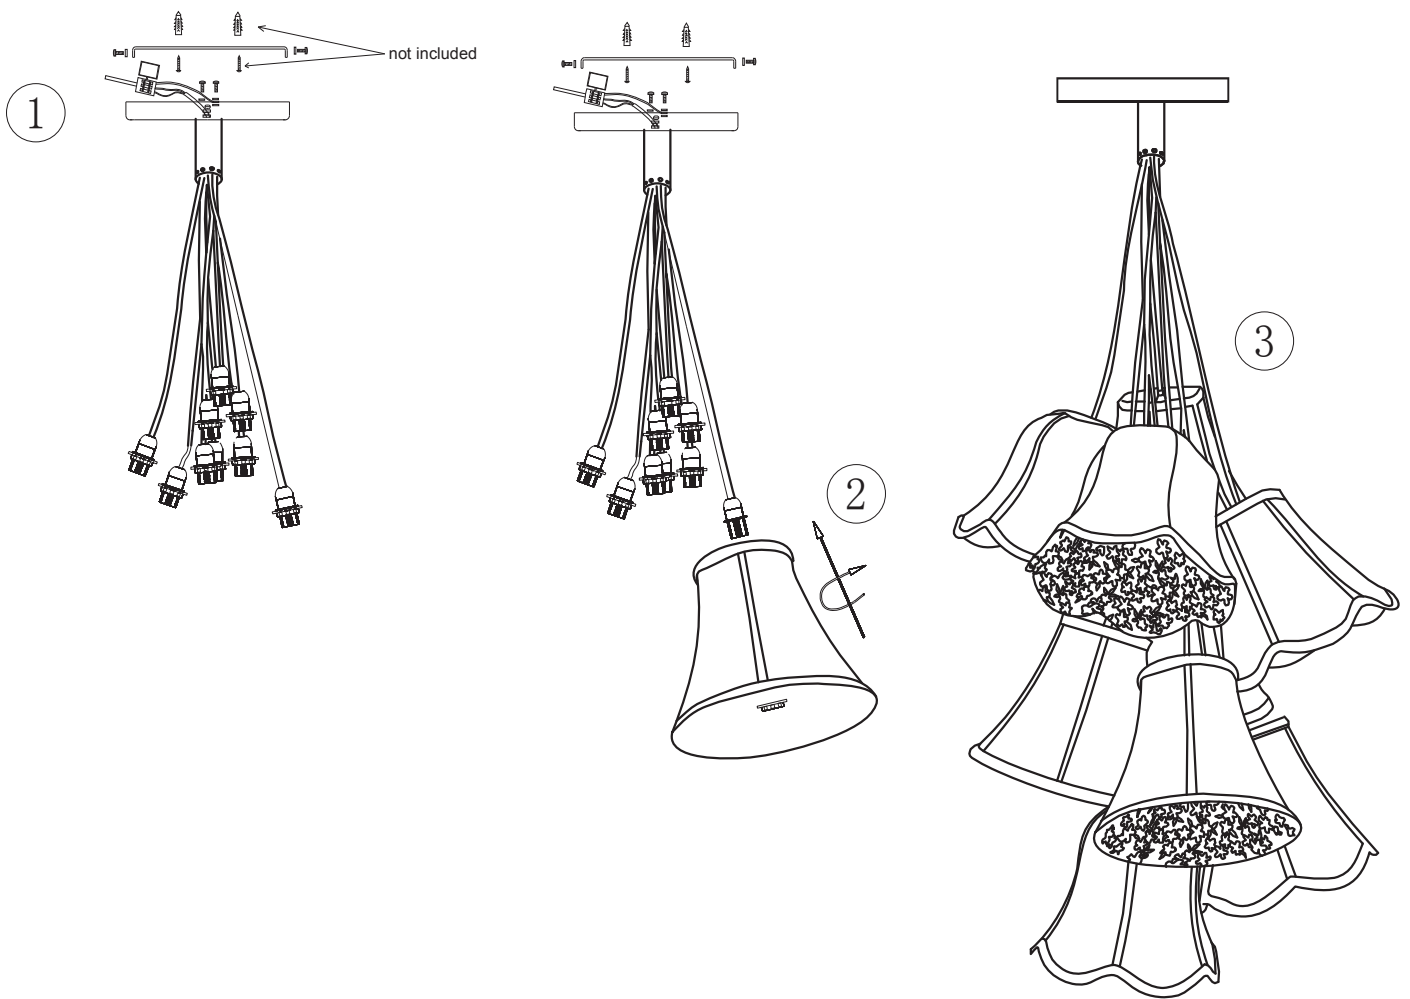

# KARE DESIGN

31592 HL Saloon FLOWERS 9

1 pcs

3 pcs

3 pcs

3 pcs