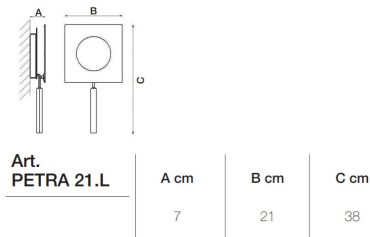

PETRA 21.L
 PETRA 21.L-EGR

Luminaires

Hersteller	ICONE
Article number	PETRA 21.L-EGR
Product name	PETRA 21.L
Product group	wall-mounted luminaire
Mounting type	Surface mounted
Mounting place	Wall
Control gear	Electronic ballast

Model / Variant / Configuration

Number / Name	---
---------------	-----

Description

Product without accessories

Dimensions

Length/Width/Height	210mm/210mm/70mm
---------------------	------------------

Description