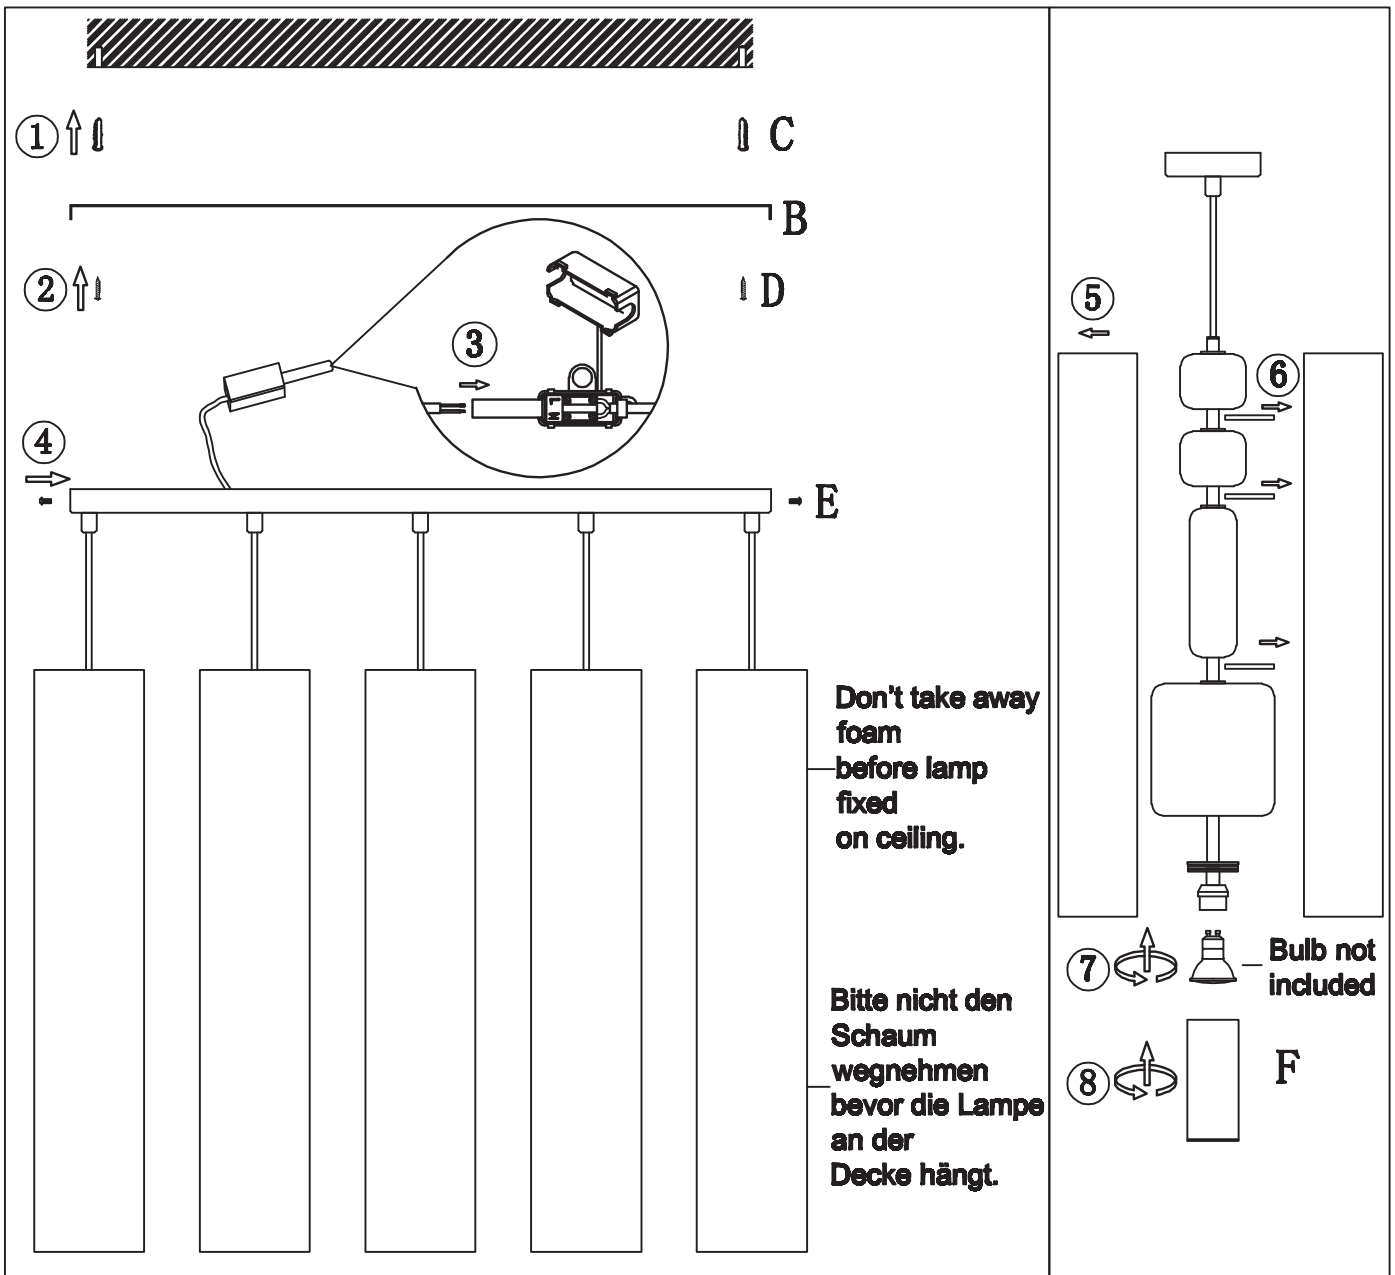

KARE DESIGN

55938 Pendant Lamp Candy Bar Gold 103cm

NO.	A	B	C	D	E	F
TYPE						
QTY	1PCS	1PCS	0PCS	0PCS	2PCS	5PCS
			∅7X36	M4X36	M4X12	∅54X128