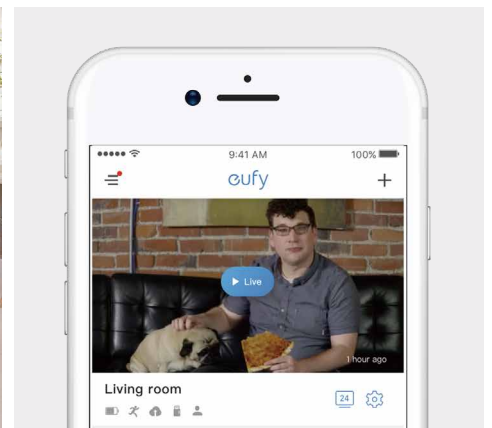

2K Ultra HD

Military-Grade  
Encryption

Two-Way Audio

Night Vision

## Smart

- Smart Image Enhancement
- Night Vision (High Sensitivity Sensor)
- Motion Detection
- Activity Zones
- Two-way Audio
- Supports the Google Assistant/Alexa/HomeKit
- Human Detection