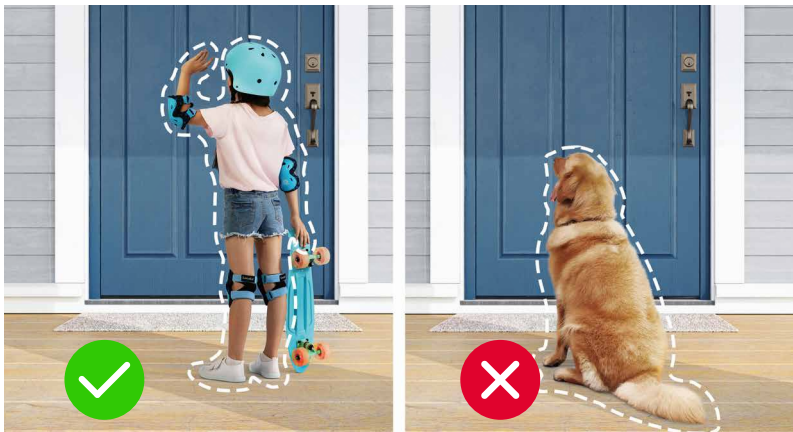

# eufyCam 2 Pro Security Camera

365  
Days

1 Charge = 1 Year

Free Local  
Storage

Human  
Detection

Weatherproof  
IP67-Rated

Live Streaming

2K

## Smart

- Smart Image Enhancement
- Night Vision (High Sensitivity Sensor)
- Motion Detection
- Activity Zones
- Two-way Audio
- Supports the Google Assistant/Alexa/HomeKit
- Human Detection