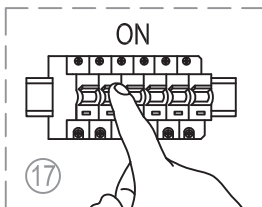

miloox[®]

Model: 1744.176

G9 x 3 x 40W MAX,
220~240V 50/60Hz

max Ø: 20 mm

max height: 60 mm

Imported from Sforzin Illuminazione,
Viale dell'industria 21.20037.Paderno
Dugnano-Milano Italy.Made in China
www.miloox.it

DESIGN: ARCH.DAVIDE NEGRI

- Align hole
- Mounting hole

1744.176
Wall mounting-hole
Distribution diagram