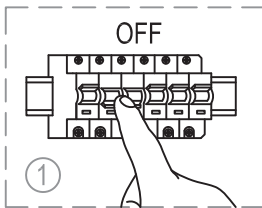

miloox[®]

Model: 1744.176

G9 x 3 x 40W MAX,
220~240V 50/60Hz

max Ø: 20 mm

max height: 60 mm

Imported from Sforzin Illuminazione,
Viale dell'industria 21.20037.Paderno
Dugnano-Milano Italy.Made in China
www.miloox.it

DESIGN: ARCH.DAVIDE NEGRI

- Align hole
- Mounting hole

1744.176
Wall mounting-hole
Distribution diagram