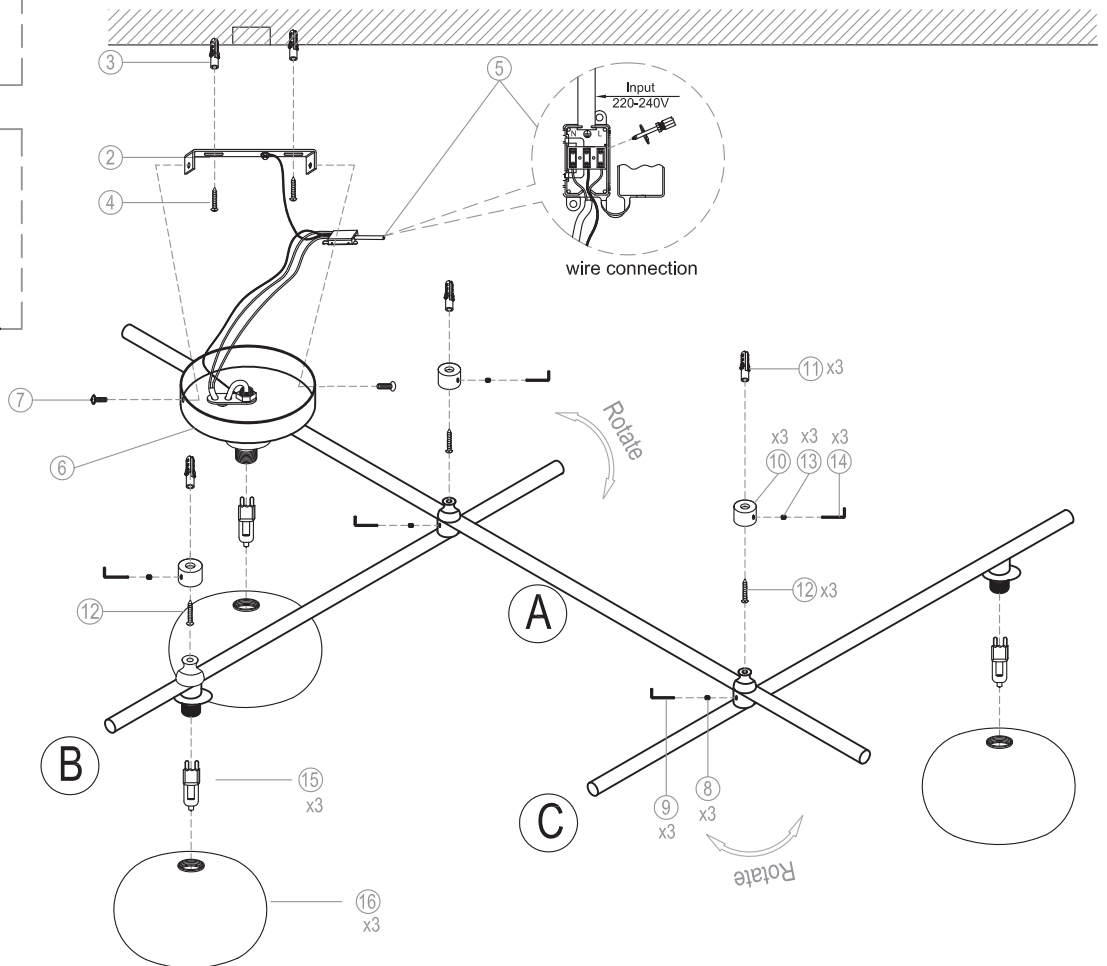

miloox[®]

Model: 1744.176

G9 x 3 x 40W MAX,
220~240V 50/60Hz

max Ø: 20 mm

max height: 60 mm

Imported from Sforzin Illuminazione,
Viale dell'industria 21.20037.Paderno
Dugnano-Milano Italy.Made in China
www.miloox.it

DESIGN: ARCH.DAVIDE NEGRI

- Align hole
- Mounting hole

1744.176
Wall mounting-hole
Distribution diagram