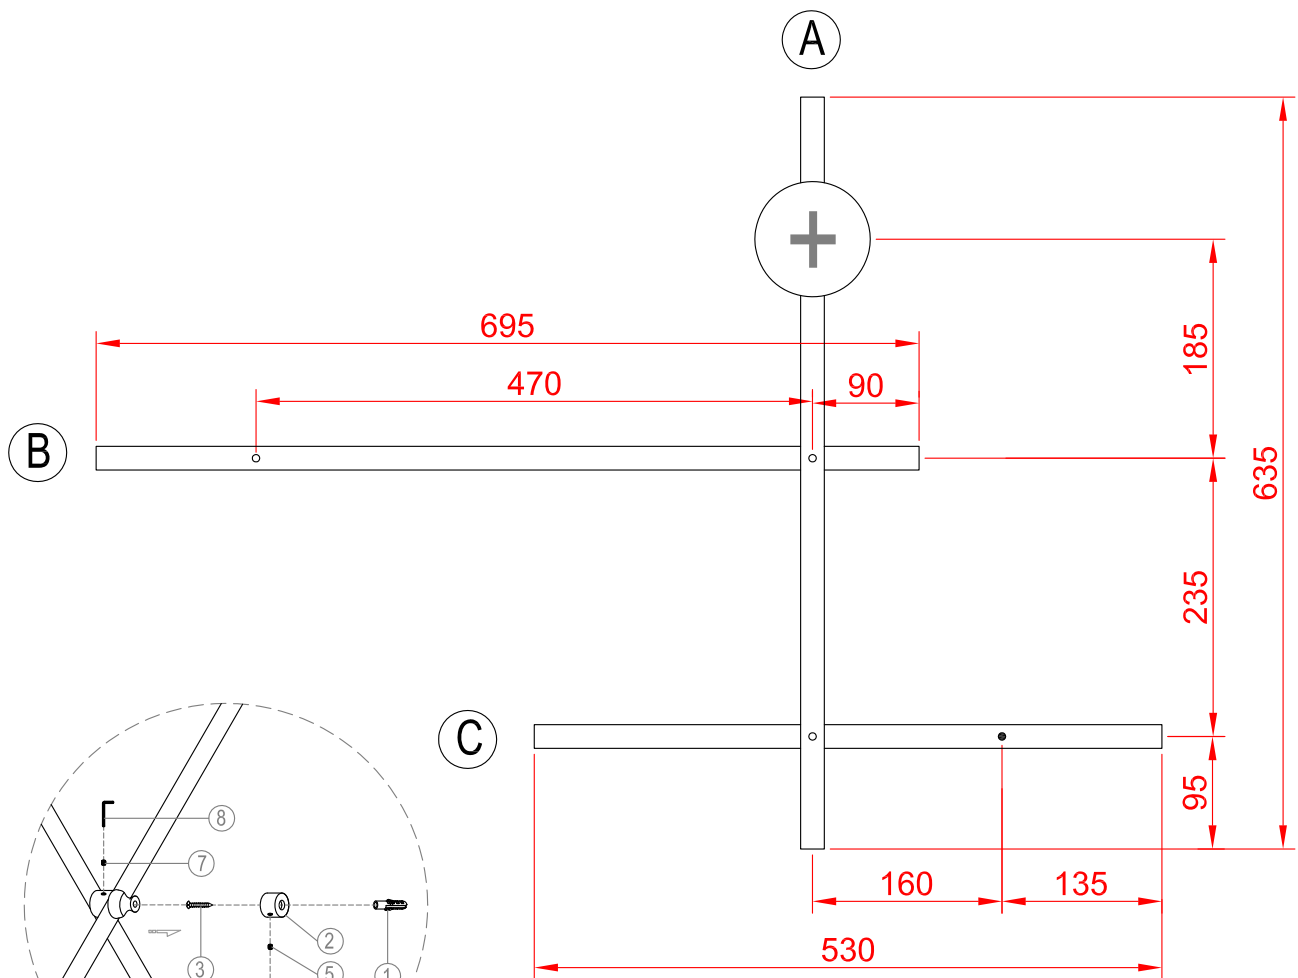

miloox[®]

Model: 1744.176

G9 x 3 x 40W MAX,
220~240V 50/60Hz

max Ø: 20 mm

max height: 60 mm

Imported from Sforzin Illuminazione,
Viale dell'industria 21.20037.Paderno
Dugnano-Milano Italy.Made in China
www.miloox.it

DESIGN: ARCH.DAVIDE NEGRI

- Align hole
- Mounting hole

1744.176
Wall mounting-hole
Distribution diagram