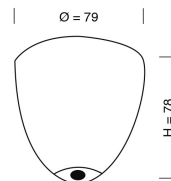

Ø22CM

49CM  
incl  
fitting

**PRODUCT:**

**LUTE PENDANT LAMP**

PRODUCT NUMBER:

LA101460

DESCRIPTION:

Lute pendant lamp, topaz blue with platinum

MATERIALS:

Mouthblown glass shade, E27 black bakelite fitting and silver metal ceiling rose.

WIRE:

Round silver woven textile cord 2x0,75mm<sup>2</sup>.

Cord length 200cm

CLASS:

1 IP20 Voltage 220V-240V - 50Hz

ENERGY CLASS:

All Classes

BULB:

E27 max 25W, LED - CFL - I

WEIGHT:

Net weight: 1,0kgs

Weight incl packaging: 2,1kgs

Dimensions, incl packaging: 50cm x 30cm x 30cm