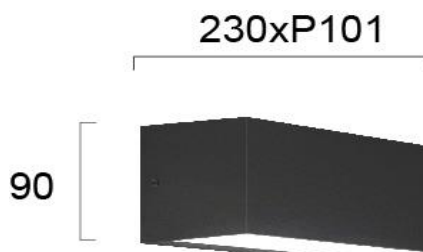

Product Datasheet

Code	4257100
Description	Wall Light Amelia
Family	AMELIA
Type	WALL LIGTHS
Type of Lamp	LED module
Watt	13W
Volt	220-240 VAC
Hertz	50-60 Hz
Class	II
IP	IP65
Environment	Outdoor
Color	DARK GREY
Material	PC/ABS
Length	L:230
Height	H:90
Width	P:101
Kelvin	3000K
Lumen	650 Lm
Beam Angle	Beam angle 110*
Dimmable	Non-Dimmable