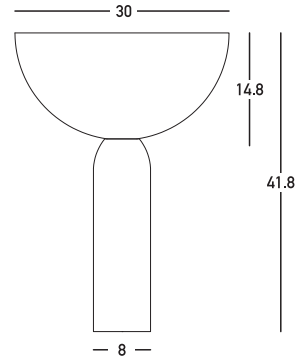

## Physical Specifications

Luminaire Type	Indoor Table Lights
Color	Natural Stone-Opal
Material	Stone - Acrylic
IP	20
Warranty	3 Years

## Dimensions Reference

Overall Dimensions	Ø: 30cm H: 41.8cm
Shade	Ø: 30cm H: 14.8cm
Cable & Wires	150cm Transparent Cable
Cutting Hole	None
Depth Required	None

## Packing Info

Package Size	L: 35cm W: 35cm H: 33cm
Gross Weight	4.7kg