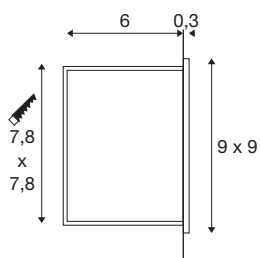

### Indoor recessed wall light 3000K white

Aluminium recessed wall light MOBALA WL. The invisibly installed LED emits its light indirectly onto the surface to be illuminated. This makes glare-free illumination of walkways and staircases possible, for example. The MOBALA recessed fitting is available with a white housing. An installation frame and a mounting box for installation in masonry are optionally available. This luminaire contains built-in LED lamps.

## TECHNICAL DATA

Item no.	1002982
IP Code	IP 20
Assembly	Recessed
Assembly details	Wall
Primary nominal voltage	100-240V ~50/60Hz
Secondary power / voltage	24 V
Safety class	II
Wattage	1.3 W
Maximum ambient temperature	40 °C
Stroboscopic effect (SVM)	0
Lumen	14 lm
Colour temperature	3000 Kelvin
Color	white
CRI	80
LXXBXX data	L70B50
Service life	30000 h
Light distribution	asymmetric
Light outlet	direct
Risk Group	0
Width	9 cm
Height	9 cm
Depth	4.5 cm

## Accessories

1002984	MOBALA WL , installation frame
1002983	MOBALA WL , installation box

Net weight	0.137 kg
Gross weight	0.195 kg
Shape of cut-out	square
Installation length	7.8 cm
Installation width	7.8 cm
Installation depth	6 cm
BIG WHITE Page	243