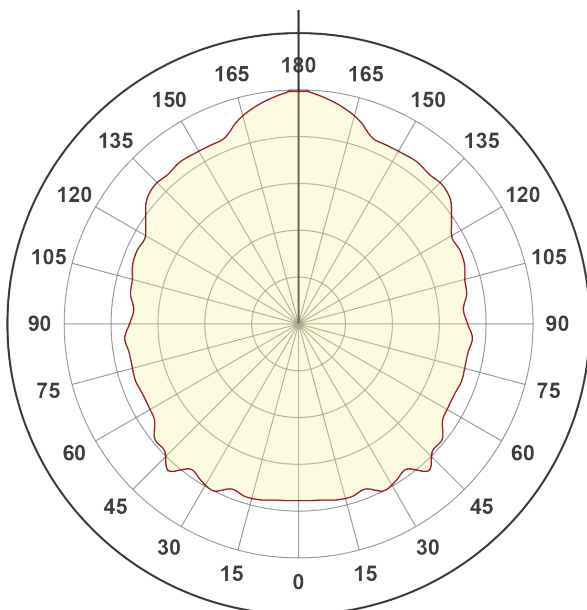

NUURA

MIIRA 4

Brass - Rock Grey / Optic Clear

LIGHT CALCULATIONS

Light efficiency:

95 Lumen/Watt

Light quality:

CRI: 83,1

Color temperature:

2705 K