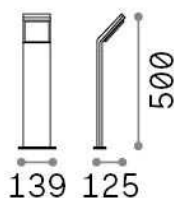

Info sorgente e prestazionali

Sorgente integrata	Integrated LED module
Sorgente sostituibile	No
Potenza	9 W
Emissione	Direct
Consumo massimo	max 9,00 W
Caratteristiche LED	LED SMD
CCT LED	3000 K
Durata LED (t. 25°c)	30000 h
CRI	> 80
Fascio luminoso	120°
Flusso sorgente	1050 lm
Flusso utile	920 lm