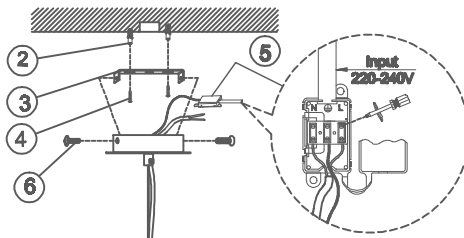

miloox®

Model:1744.293

TYPE: E27 LED
1 x MAX 28W

220~240V 50/60Hz

A max : Ø55mm
B max height: 200mm

www.miloox.com

Imported from Miloox
a brand of Sforzin Illuminazione
Viale dell' Industria, 21
20037 PADERNO DUGNANO - MILANO - ITALY
MADE IN CHINA