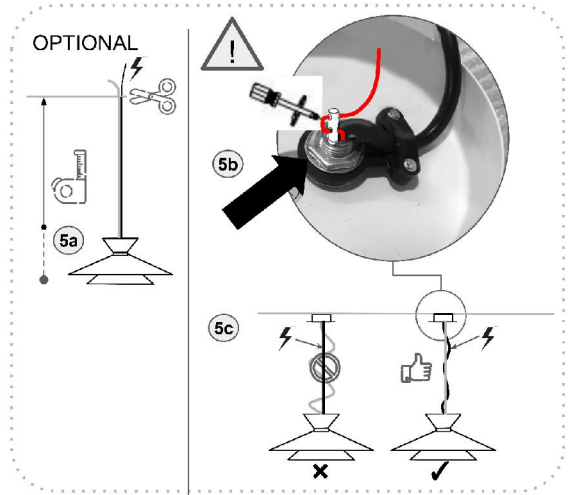

miloox®

Model:1744.293

TYPE: E27 LED
1 x MAX 28W

220~240V 50/60Hz

A max : Ø55mm
B max height: 200mm

www.miloox.com

Imported from Miloox
a brand of Sforzin Illuminazione
Viale dell' Industria, 21
20037 PADERNO DUGNANO - MILANO - ITALY
MADE IN CHINA