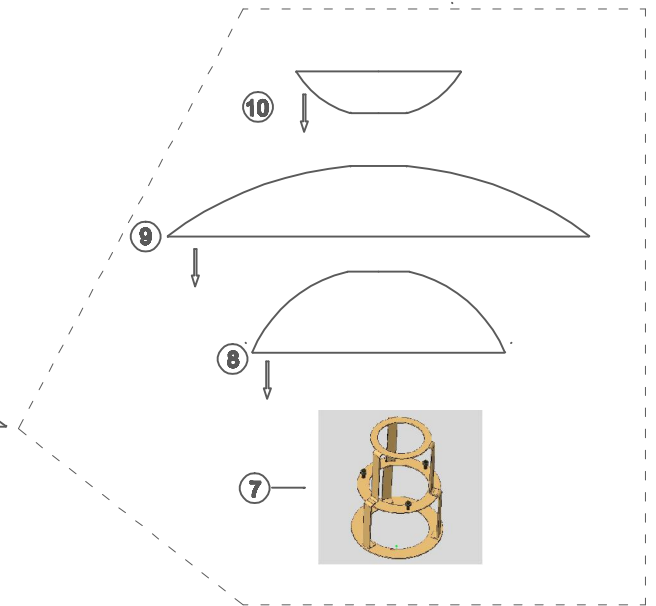

miloox®

Model:1744.293

TYPE: E27 LED
1 x MAX 28W

220~240V 50/60Hz

A max : Ø55mm
B max height: 200mm

www.miloox.com

Imported from Miloox
a brand of Sforzin Illuminazione
Viale dell' Industria, 21
20037 PADERNO DUGNANO - MILANO - ITALY
MADE IN CHINA