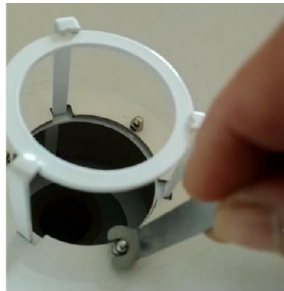

miloox®

Model:1744.293

TYPE: E27 LED
1 x MAX 28W

220~240V 50/60Hz

A max : Ø55mm
B max height: 200mm

www.miloox.com

Imported from Miloox
a brand of Sforzin Illuminazione
Viale dell' Industria, 21
20037 PADERNO DUGNANO - MILANO - ITALY
MADE IN CHINA