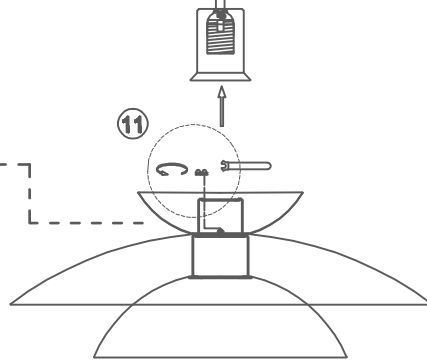

miloox®

Model:1744.293

TYPE: E27 LED
1 x MAX 28W

220~240V 50/60Hz

A max : Ø55mm
B max height: 200mm

www.miloox.com

Imported from Miloox
a brand of Sforzin Illuminazione
Viale dell' Industria, 21
20037 PADERNO DUGNANO - MILANO - ITALY
MADE IN CHINA