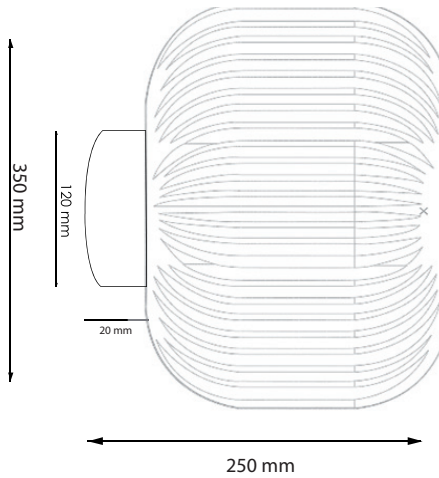

BAMBOO ARIK LEVY

WALL / CEILING LAMP BAMBOO S

REFERENCE 20120 ●

REFERENCE 20121 ●

REFERENCE 21094 ○

DIMENSIONS

HEIGHT 25 cm
 WIDTH 35 cm
 DEPTH 35 cm
 WEIGHT 1 kg
 BASE Ht. 2 cm Ø 14cm

MATERIALS

LAMPSHADE bamboo
 BASE wood

LIGHTING

BULB E27
 INCLUDED No
 LED COMPATIBLE Yes
 WATTAGE 40W max
 SWITCH/DIMMER No

COLORS

LAMPSHADE ● ● ○
 BASE ● ● ○

PACKAGING

HEIGHT 13 cm
 WIDTH 21 cm
 DEPTH 17 cm
 WEIGHT (WITH BOX) . 0,4 kg

BOX 1

HEIGHT 24 cm
 WIDTH 37 cm
 DEPTH 37 cm
 WEIGHT (WITH BOX) . 1 kg

BOX 2

NORMS

CE yes
 IP 20
 CLASS II