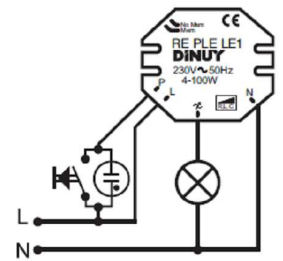

7

ON / OFF

KIT0026 - Phase Cut
1x 9024 MAX

Push Dim

AC 100-240V

8

9

10