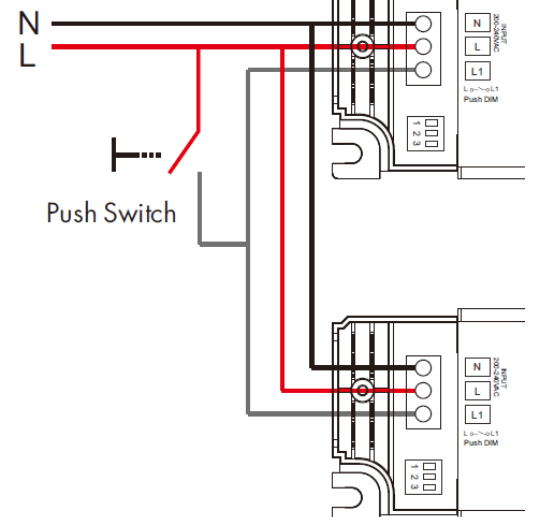

7

ON / OFF

KIT0026 - Phase Cut
1x 9024 MAX

Push Dim

AC 100-240V

8

9

10