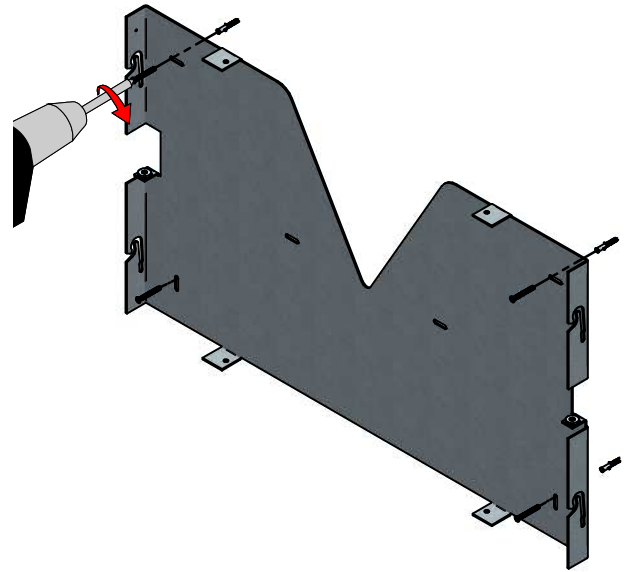

7

ON / OFF

KIT0026 - Phase Cut
1x 9024 MAX

Push Dim

AC 100-240V

8

9

10