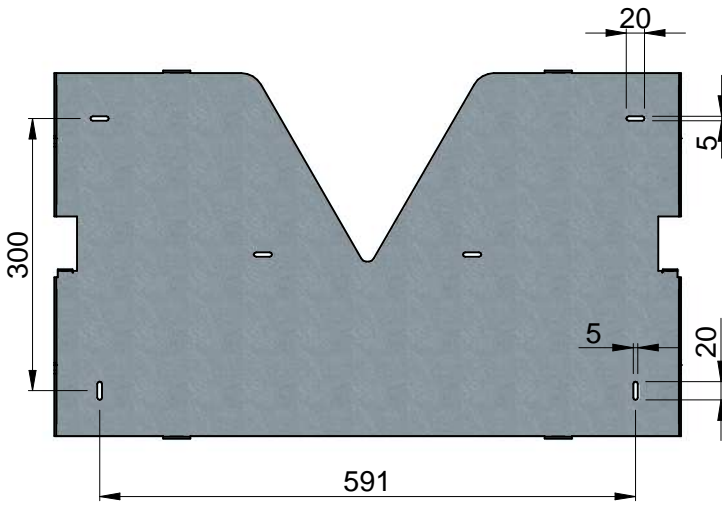

1

A

2

B

3

4

5

6

7

ON / OFF

KIT0026 - Phase Cut
1x 9024 MAX

Push Dim

AC 100-240V

8

9

10