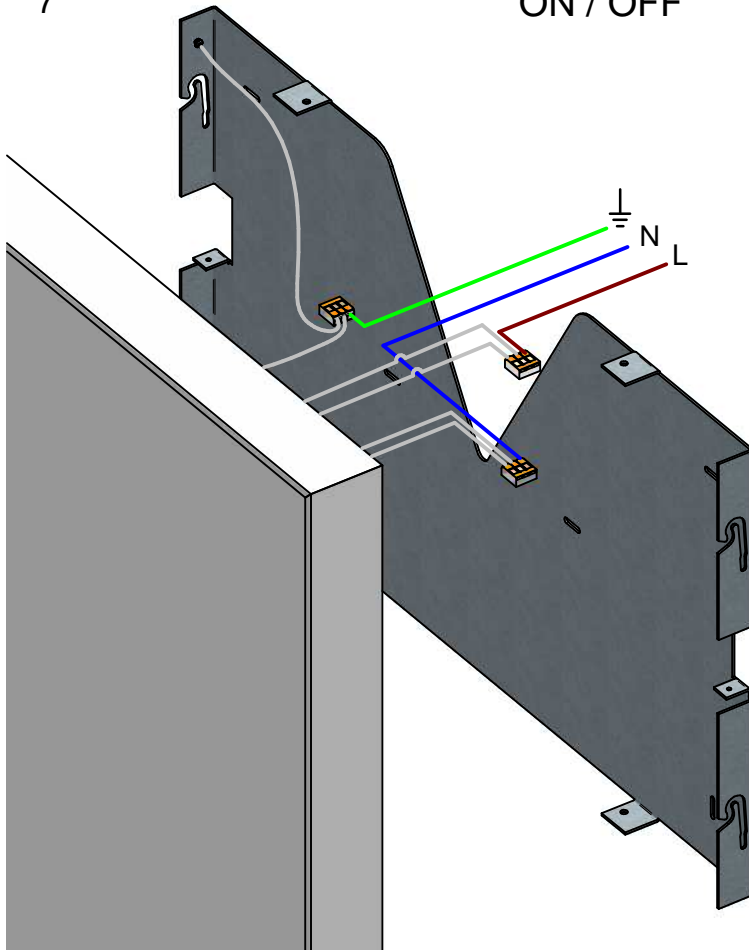

7

ON / OFF

KIT0026 - Phase Cut
1x 9024 MAX

Push Dim

AC 100-240V

8

9

10