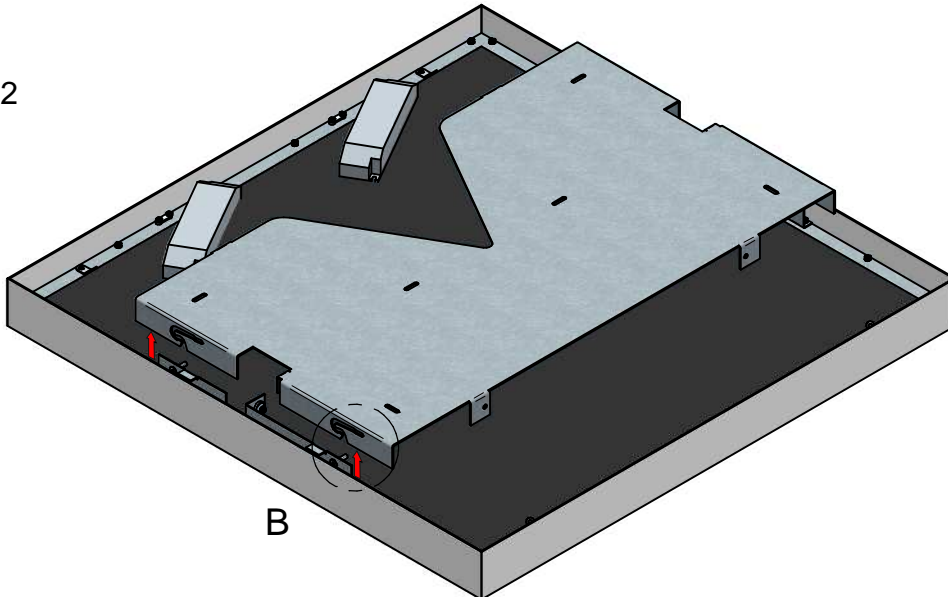

1

A

2

B

3

4

5

6

7

ON / OFF

KIT0026 - Phase Cut
1x 9024 MAX

Push Dim

AC 100-240V

8

9

10