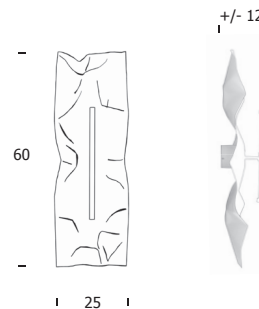

CRASH Tube p/pl

CRASH TUBE P/PL 60X25

Wall/ceiling lamp
hand-thumped steel
cm 60X25

Spread +/- cm 12

Led bar
6W - 24V
1100 Lm emitted
3000°K - CRI 85
2700°K on request
Power supply included

Finishings

B		total white
N		matt black
TA		silver leaf
TO		gold leaf
TR		copper leaf
TB		bronze leaf
TA/B		silver leaf/white
TO/B		gold leaf/white
TR/B		copper leaf/white
TB/B		bronze leaf/white
TA/N		silver leaf/matt black
TO/N		gold leaf/matt black
TR/N		copper leaf/matt black
TB/N		bronze leaf/matt black