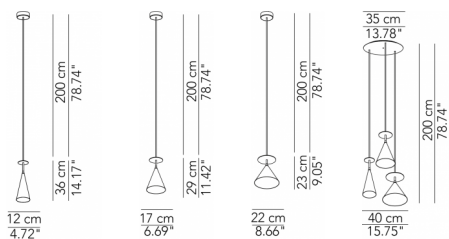

Caramel

Matt gold

Metal diffuser

IP20

Ceiling rose detail

Ceiling rose detail for the 3 elements composition

* on demand

** cable on measure

Technical features

products: A B C Pendant lamp A
design: Roberto Paoli 2016

Pendant lamp A	ø 12 x 36 cm 1 Kg	lamp type 1xGU10 max watt 28 W HES	AAAESO012G41
Pendant lamp B	ø 17 x 29 cm 1 Kg	lamp type 1xGU10 max watt 28 W HES	BBBESO017G41
Pendant lamp C	ø 22 x 23 cm 1,5 Kg	lamp type 1xGU10 max watt 28 W HES	CCCESO022G41
Composizione - 3 sospensioni A + B + C	ø 40 x 200 cm 5 Kg	lamp type 3xGU10 max watt 28 W HES	ABCECM003G41

Floor lamp	ø 24 x 177 cm	lamp type 1xE27 max watt 105 W HES	CCCEPT022G01
Floor lamp	ø 24 x 177 cm	lamp type 1 led module 19,3 W luminous efficacy 2900 Lm light colour 2700 K DIM dali / triac cri >80	CCCEPT022G13