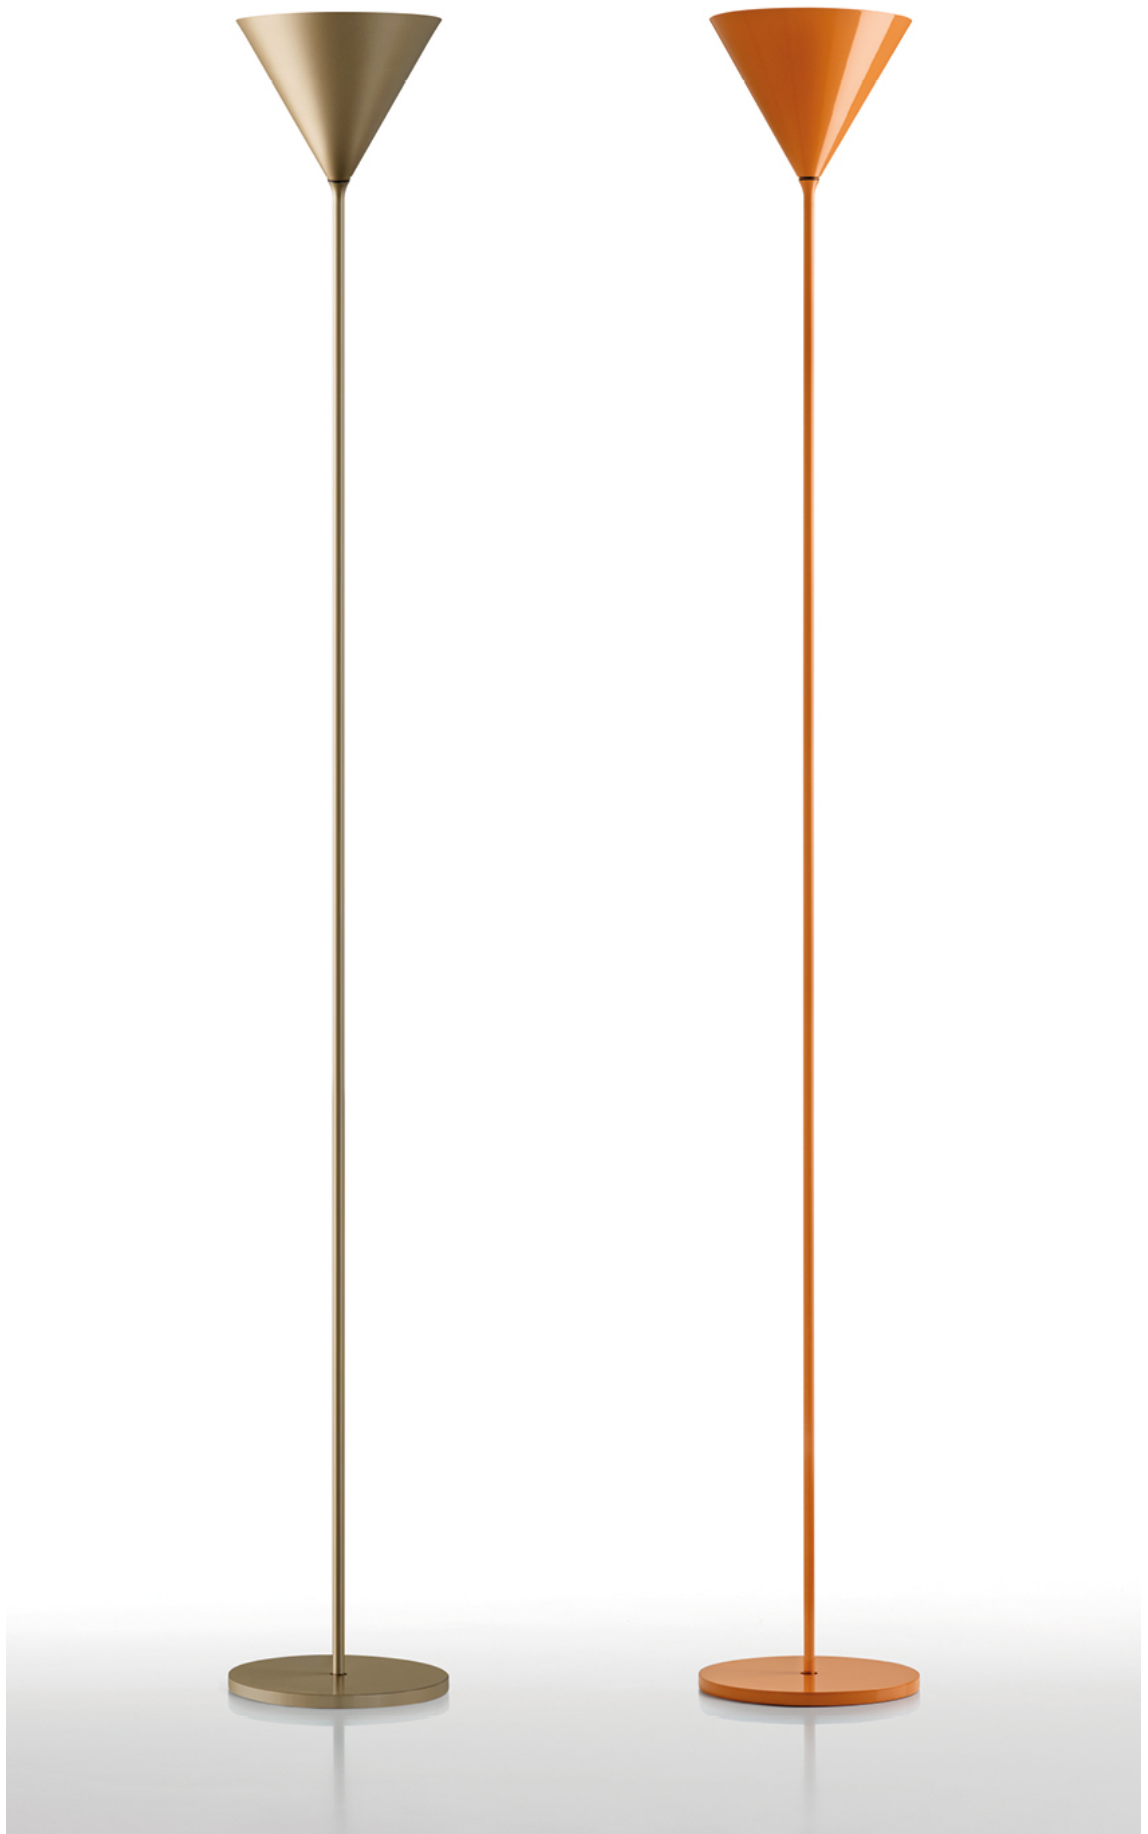

General technical features

products: A B C

design: Roberto Paoli 2016

Finiture

Colori

White

Lead grey

Swamp green

Caramel

Matt gold

Metal diffuser

IP20

Ceiling rose detail

Ceiling rose detail for the 3 elements composition

* on demand

** cable on measure

Technical features

products: A B C Pendant lamp A
design: Roberto Paoli 2016

Pendant lamp A	ø 12 x 36 cm 1 Kg	lamp type 1xGU10 max watt 28 W HES	AAAESO012G41
Pendant lamp B	ø 17 x 29 cm 1 Kg	lamp type 1xGU10 max watt 28 W HES	BBBESO017G41
Pendant lamp C	ø 22 x 23 cm 1,5 Kg	lamp type 1xGU10 max watt 28 W HES	CCCESO022G41
Composizione - 3 sospensioni A + B + C	ø 40 x 200 cm 5 Kg	lamp type 3xGU10 max watt 28 W HES	ABCECM003G41

Caramel

Matt gold

Metal diffuser

IP20

* on demand

Technical features

products: A B C Floor lamp

design: Roberto Paoli 2016