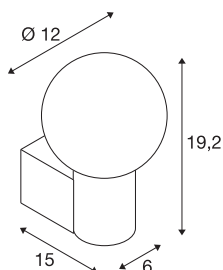

VARYT

wall-mounted light, round, 1x max. 6W E14, black

The VARYT wall-mounted light brings modern, elegant and exclusive SLV design to every bathroom. The high-quality aluminium and steel-finished lights are available in four trendsetting colours. The white Triplex glass shade emits a homogenous light that transforms any angle into a feel-good oasis. Thanks to its IP44 protection class, the VARYT is naturally also protected against water spray.

TECHNICAL DATA

Item no.	1007603
Socket	E14
Lamp	C35
Number of sockets	1
Lamps included	No
IP Code	IP44
Impact resistance class	IK 02
Assembly	Surface
Assembly details	Wall
Primary nominal voltage	220-240V ~50/60Hz
Safety class	I
Wattage	6 W
Minimum ambient temperature	-20 °C
Maximum ambient temperature	40 °C
Temperature at glass (light emission)	45.6 °C
Color	black
Width	12 cm
Height	19.2 cm
Depth	15 cm
Net weight	0.81 kg
Gross weight	0.867 kg
BIG WHITE Page	327