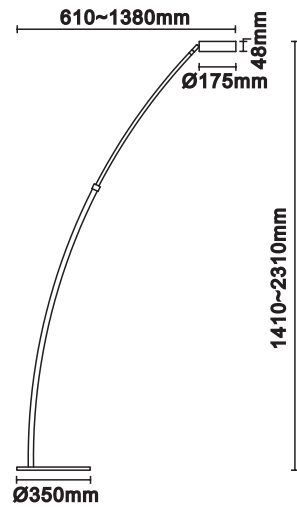

## 10020425

23W LED / 27W Total  
incl. 2x LED Board: L9002837  
220-240V ~ 50/60Hz