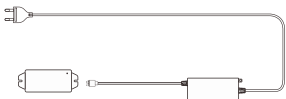

Not incl.

Driver: Max.12W

Paulmann
Art.Nr:999.46

Not incl.

Driver: Max.25W