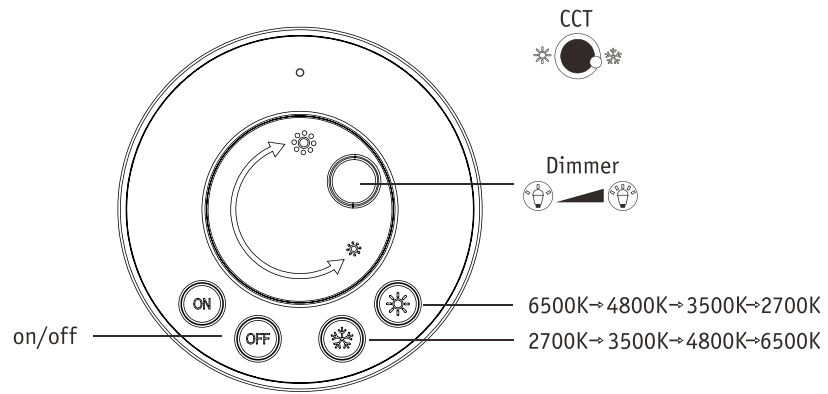

Code Matching

(Press the "ON" button one time within 5s of connecting to the controller)

One remote control can control countless controller (99946/99947/99948), but a controller (99946/99947/ 99948) can be only controlled by 4 pcs remote control.