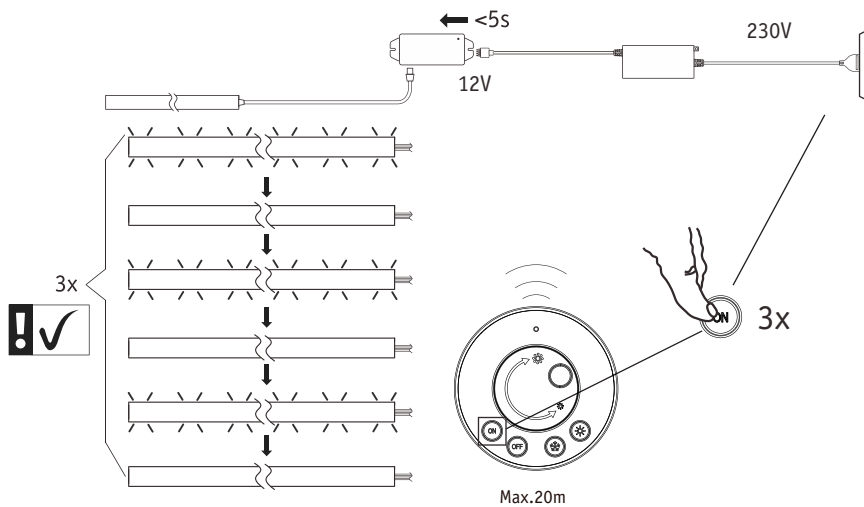

Code Matching

(Press the "ON" button one time within 5s of connecting to the controller)

One remote control can control countless controller (99946/99947/99948), but a controller (99946/99947/ 99948) can be only controlled by 4 pcs remote control.

Code Clearing

(Press the "NO" button three times within 5s of cancelling the connection to the controller)

Hiermit erklärt Paulmann Licht, dass der Funkanlagentyp Art.-Nr.: 999.72 der Richtlinie 2014/53/EU entspricht. Der vollständige