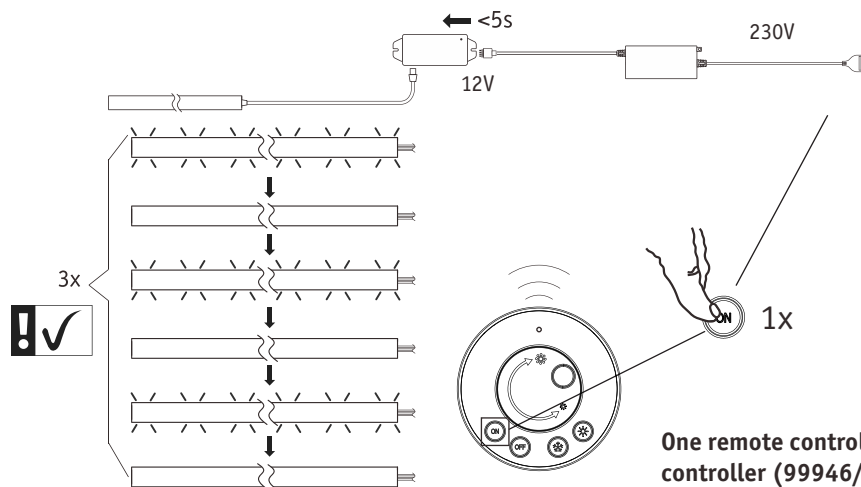

Code Matching

(Press the "ON" button one time within 5s of connecting to the controller)

One remote control can control countless controller (99946/99947/99948), but a controller (99946/99947/ 99948) can be only controlled by 4 pcs remote control.

Code Clearing

(Press the "NO" button three times within 5s of cancelling the connection to the controller)

Hiermit erklärt Paulmann Licht, dass der Funkanlagentyp Art.-Nr.: 999.72 der Richtlinie 2014/53/EU entspricht. Der vollständige