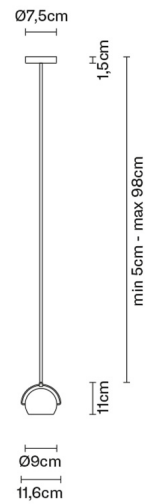

BELUGA COLOUR

D57A1100

Marc Sadler

Description

Pendant lamp with adjustable transparent crystal diffuser. Polished chrome-plated metal structure.

Voltage

220-240V

Socket

1xGU10

Light source and alternative bulbs

cod. A11105C01

GU10 1x7W - LED
Max Watt. 50W

Not included accessories

Bulb

Weight Lamp

Net: 1.1 kg

Packaging

Gross weight: 3.1 kg
Volume: 0.02 m³
Number of boxes: 1

Specs

IP20

Dimensions

Material

Crystal glass - Metal

Available diffuser colours

Available structure colours

■ Chrome

In the same family

Table Wall Downlight Wall/ceiling Multiple wall/ceiling

Multiple wall/ceiling Track pendant Spot on track