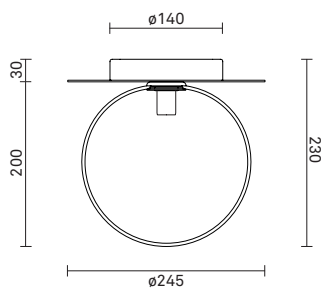

NUURA

LIILA 1 LARGE Light Silver - Opal White

Design: Sofie Refer, 2018. EU-model.

Liila 1 Large Wall/Ceiling in mouth-blown Opal White glass and Light Silver finish.

Liila Collection has a Nordic simplistic yet sensuous look due to the fine reflections in the glass and metal. The mouth blown glass is elegantly framed by the metal disc in soft metallic finish.

While the version in Optic Clear glass creates sparkeling reflections, the version in Opal White glass completes the minimalistic Nordic look.

Liila 1 Large Wall/Ceiling works perfectly single or grouped in a decorative formation. Liila 1 also suits smaller rooms, the bathroom and the entrance hall.

Liila collection:

The Liila collection include the following products:

- **Liila 1 Medium, Wall/Ceiling:** Nordic Gold/ Light Silver, Opal White/Optic Clear Glass
- **Liila 1 Large, Wall/Ceiling:** Nordic Gold/ Light Silver, Opal White/Optic Clear Glass
- **Liila 12, Wall/Ceiling:** Nordic Gold/ Light Silver, Opal White Optic Clear Glass