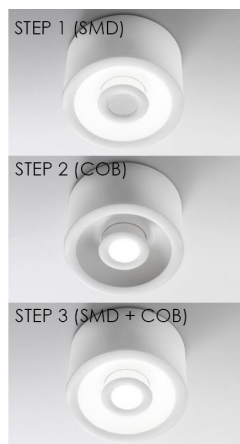

AI LIGHTS LATI

COLLECTION

ECLIPSE TONDA

CEILING

ECLIPSE TONDA

CEILING

AI LIGHTS
LATTI

A collection of recessed and ceiling lamps in two shapes, with a matt white painted die-cast aluminium fixture and a satin finish polycarbonate diffuser. Eclipse is the ideal combination of two light sources, with a unique and innovative 3-way driver, easily controlled with a switch. This version is operated with an SMD switch for indirect lighting, with a COB for direct lighting, and an SMD+COB for total lighting. Eclipse makes a statement with its elegant appearance, smooth design, and smart and innovative control function.

CODE COLOR

LD0003B3

White

DIMENSIONS AND HOLES

Dimensions

Ø 17,8 - h 6,5 cm / Ø 7 - h 2,5 in

ILLUMINOTECHNICAL SPECIFICATIONS

Source	LED
Type	SMD + COB
Power LED	13,6 + 13,6 W
Total Watt	14 + 14 W
Lumen lamp	434 + 1015 lm
Colour temperature	3000 K
CRI	>80
Lamp life	minimum 3 years guaranteed