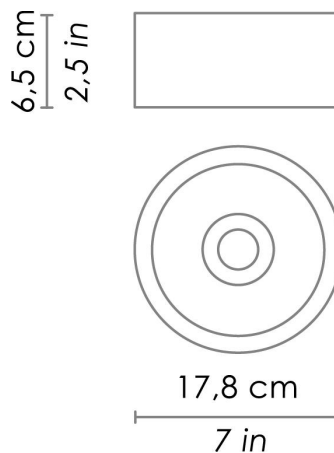

ECLIPSE TONDA

CEILING

AI LIGHTS
LATTI

A collection of recessed and ceiling lamps in two shapes, with a matt white painted die-cast aluminium fixture and a satin finish polycarbonate diffuser. Eclipse is the ideal combination of two light sources, with a unique and innovative 3-way driver, easily controlled with a switch. This version is operated with an SMD switch for indirect lighting, with a COB for direct lighting, and an SMD+COB for total lighting. Eclipse makes a statement with its elegant appearance, smooth design, and smart and innovative control function.

CODE COLOR

LD0003B3

White

DIMENSIONS AND HOLES

Dimensions

Ø 17,8 - h 6,5 cm / Ø 7 - h 2,5 in

ILLUMINOTECHNICAL SPECIFICATIONS

Source	LED
Type	SMD + COB
Power LED	13,6 + 13,6 W
Total Watt	14 + 14 W
Lumen lamp	434 + 1015 lm
Colour temperature	3000 K
CRI	>80
Lamp life	minimum 3 years guaranteed

ILLUMINOTECHNICAL SPECIFICATIONS

Driver	included
Voltage	100-240 V
Frequency	50 - 60 HZ

PHYSICAL SPECIFICATIONS

Thermal dissipation	passive