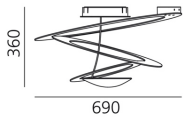

Pirce Mini Ceiling LED - 2700K - White

Giuseppe Maurizio Scutellà

IP20    Dimmerable: 

LUMINAIRE

- Watt: **44W**
- Voltage: **220V-240V**
- Delivered lumens output: **3097lm**
- CCT: **2700K**
- Efficiency: **82%**
- Efficacy: **70.39lm/W**
- CRI: **90**
- Dimmable Typology: **Push**

PRODUCT CODE: 1255W10A

FEATURES

- Article Code: **1255W10A**
- Colour: **White**
- Installation: **Ceiling**
- Material: **Aluminum**
- Series: **Design Collection**
- Environment: **Indoor**
- Area contract: **Residential**
- Emission: **Indirect**
- design by: **Giuseppe Maurizio Scutellà**

DIMENSIONS

- Height: **cm 36**
- Diameter: **cm 67**
- Glow Wire Test: **650°**

SOURCES INCLUDED

- Category: **Led**
- Number: **1**
- Watt: **37W**
- Delivered lumens output: **3761lm**
- Color temperature (K): **2700K**
- CRI: **90**
- Color Tolerance: **MacAdam 2SDCM**