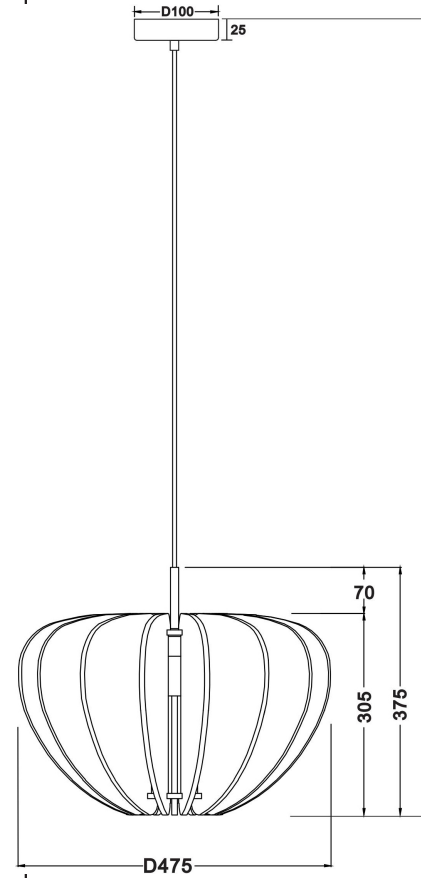

OR

1xE27 60W

Model: MOD398PL-01S
Collection: Modern
Series: Cambio
Pendant Lamps