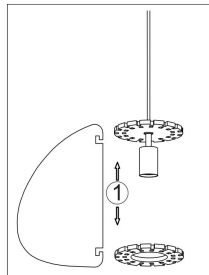

OR

1xE27 60W

Model: MOD398PL-01S
Collection: Modern
Series: Cambio
Pendant Lamps