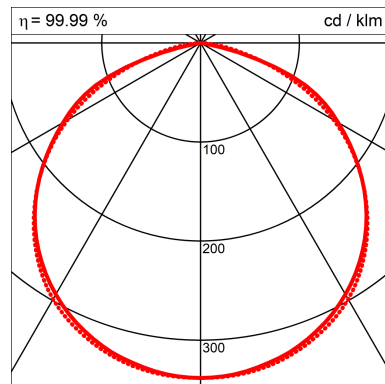

VERA
VERA 26

Art.	A cm	B cm	C cm
VERA 31	7/36	31	0,6
VERA 26	7/32	26	0,6
VERA 21	7/27	21	0,6

Classe energetica. Energy class.

Luminaires

Hersteller	ICONE
Article number	VERA 26
Product name	VERA
Product group	wall-mounted luminaire
Mounting type	Surface mounted
Mounting place	Wall
Designer	Marco Pagnoncelli
Test mark	CE

Dimensions

Diameter/Height	260mm/6mm
Installation depth	1800

Light Source

Lamp type	1 x LED
ZVEI / ILCOS	LED / LED
Lamp power	16.8 W
System power	16.8 W
Light flux	2598 lm
Colour temperature	3000K
Colour rendering	1B
Lifetime	50000 h

Description

Wall or ceiling aluminium light fitting with different finishes and wattages.
Adjustable light disc, 360° parallel and 90° perpendicular.
Direct/indirect high efficiency LED light emission.
Also available in 2700°K LED color temperature.
Also available in 1-10V/push or DALI dimmable version.
Driver included.