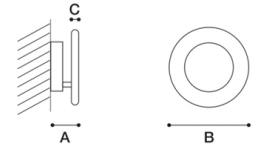

VERA
VERA 26

Art.	A cm	B cm	C cm
VERA 31	7/36	31	0,6
VERA 26	7/32	26	0,6
VERA 21	7/27	21	0,6

Classe energetica. Energy class.

Luminaires

Hersteller	ICONE
Article number	VERA 26
Product name	VERA
Product group	wall-mounted luminaire
Mounting type	Surface mounted
Mounting place	Wall
Designer	Marco Pagnoncelli
Test mark	CE

Model / Variant / Configuration

Number / Name	FO-BI
---------------	-------

Description

gold leaf + white

Luminaires

Absolute Photometry	
System Light flux	2597.74 Lm
Luminaire output	154.60 Lm/W
LiTG class	A40
CIE flux codes	47 80 97 100 100
System power	16.8W
Protection class	Protection class I
Protection degree	IP 20

Dimensions

Diameter/Height	260mm/6mm
Installation depth	1800

Light Source

Lamp type	1 x LED
ZVEI / ILCOS	LED / LED
Lamp power	16.8 W
System power	16.8 W
Light flux	2598 lm
Colour temperature	3000K
Colour rendering	1B
Lifetime	50000 h

Description

Wall or ceiling aluminium light fitting with different finishes and wattages.
Adjustable light disc, 360° parallel and 90° perpendicular.
Direct/indirect high efficiency LED light emission.
Also available in 2700°K LED color temperature.
Also available in 1-10V/push or DALI dimmable version.
Driver included.