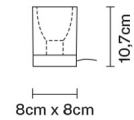

CUBETTO
D28B0302

Pamio Design

Description

Table lamp with black glass diffuser, sandblasted inside. Polished chrome-plated metal structure.

Dimensions

Voltage

220-240V

Socket

Available structure colours

- Chrome

Not included accessories

Bulb

Weight Lamp

Net: 1.39 kg

Packaging

Gross weight: 1.46 kg
Volume: 0.004 m³
Number of boxes: 1