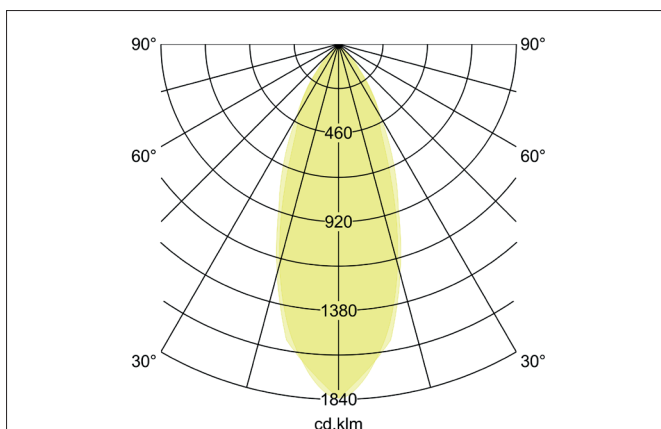

**TIRREL-S LED recessed spot set, DALI dimmable, incl. connection****box**

Article no. 41444173

Light.  
For Generations.**Tender**

LED recessed spot set, DALI dimmable, incl. connection box, Square. Toolless ceiling installation by installation springs. Ceiling cut-out Ø 68 mm, Installation depth 50 mm, Length 82 mm, Width 82 mm, Weight 0,285 kg, Reflector silver with rotationssymmetrical, deep, wide distributed light intensity. optimal light distribution due to a glass transparent cover. Luminous flux 680 lm, Power 1 x 6 W, Light colour warm white, Correlated color temperature (CCT) 3.000 K, Colour rendering index CRI > 80, Housing material: Aluminium / Glass, Colour: White structure, Permissible ambient temperature (ta): -20 °C - +25 °C, Protection class (EN 61140): II, Degree of protection (DIN EN 60529): IP20, .With electronic driver, DALI-2 dimmable.

**Product Benefits**

- LED recessed spot in square design made of solid aluminum with LED module 6 W (3,000 K) and dimmable DALI converter WITHOUT glow-in-the-dark effect.
- Ceiling cut-out 68 mm, diameter 82 mm, installation depth 50 mm, IP20.
- Pivoting range 25°.
- Large color variation. Without visible snap ring.
- Classic, formally restrained design.
- In the same optics also in GX5.3 or GU10 version and as a dimmable trailing-edge phase or DALI and as a loudspeaker version.
- In addition, in the same surface structure and in the same color also available in round design.

Lighting technology	
Colour temperature	3.000 K
Light colour	White
Light output	Direct
Luminous flux	680 lm
System efficiency	113 lm/W
Colour rendering	CRI > 80
Reflector	High-gloss
Reflektorfarbe	silver
Beam angle	38°
Light sharing	Symmetric
Adjustable color temperature	No