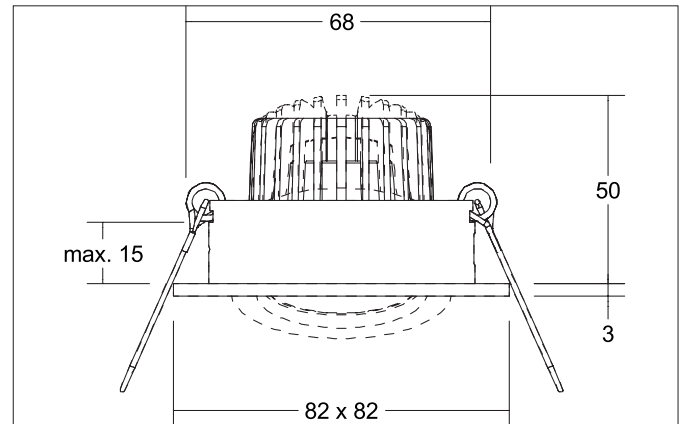

**TIRREL-S LED recessed spot set, DALI dimmable, incl. connection****box**

Article no. 41444173

Light.  
For Generations.**Tender**

LED recessed spot set, DALI dimmable, incl. connection box, Square. Toolless ceiling installation by installation springs. Ceiling cut-out Ø 68 mm, Installation depth 50 mm, Length 82 mm, Width 82 mm, Weight 0,285 kg, Reflector silver with rotationssymmetrical, deep, wide distributed light intensity. optimal light distribution due to a glass transparent cover. Luminous flux 680 lm, Power 1 x 6 W, Light colour warm white, Correlated color temperature (CCT) 3.000 K, Colour rendering index CRI > 80, Housing material: Aluminium / Glass, Colour: White structure, Permissible ambient temperature (ta): -20 °C - +25 °C, Protection class (EN 61140): II, Degree of protection (DIN EN 60529): IP20, .With electronic driver, DALI-2 dimmable.

**Product Benefits**

- LED recessed spot in square design made of solid aluminum with LED module 6 W (3,000 K) and dimmable DALI converter WITHOUT glow-in-the-dark effect.
- Ceiling cut-out 68 mm, diameter 82 mm, installation depth 50 mm, IP20.
- Pivoting range 25°.
- Large color variation. Without visible snap ring.
- Classic, formally restrained design.
- In the same optics also in GX5.3 or GU10 version and as a dimmable trailing-edge phase or DALI and as a loudspeaker version.
- In addition, in the same surface structure and in the same color also available in round design.

**TIRREL-S LED recessed spot set, DALI dimmable, incl. connection****box**

Article no. 41444173

Light.  
For Generations.

Article data	
Article no.	41444173
GTIN	4251433958444
Series name	TIRREL-S
Short description	LED recessed spot set, DALI dimmable, incl. connection box
Material	Aluminium / Glass
Colour	White
Type of surface	Structure
Shape	Square
Built-in diameter	68 mm
Installation depth	50 mm
Length	82 mm
Width	82 mm
Height	3 mm
Scope of delivery	Incl. 5-pole connection box
Weight	0.285 kg