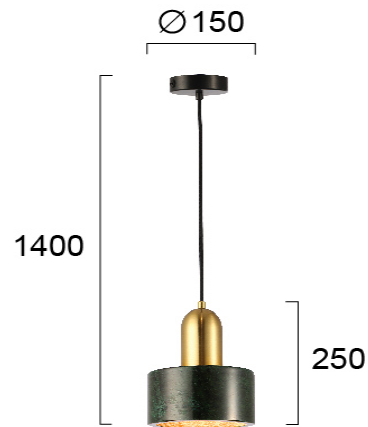

Product Datasheet

Code	4266101
Description	Pendant Light Marble
Family	MARBLE
Type	PENDANT
Type of Lamp	E27
Watt	1 x MAX 60W
Volt	220-240 VAC
Hertz	50-60 Hz
Class	Class II
IP	IP20
Environment	Indoor
Color	GREEN / GOLD
Material	MARBLE / PLATED STEEL
Length	D: 150
Height	H: 1400
Width	h: 250