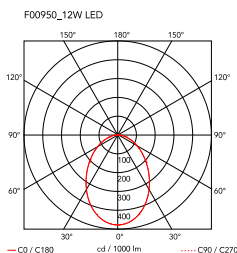

Aim Small

by Ronan & Erwan Bouroullec , 2014

Suspended light fitting. Body in varnished aluminium sheet, shade in photo-etched optical polycarbonate. Internal reflector in photo-etched PC. Directionable body. Powered directly from mains. The LED can be dimmed with a «Triac for Led» dimmer approved by Flos. Flos does not respond in case of wrong electrical connection system installations. The cable has a useful length of 9 metres and thus the lamp can be suspended 3 metres from the ceiling. Multiple rose with capacity to connect up to 5 Aim Small also available.

Mounting	Pendant
Environment	Indoor
Weight	1.9 (x1 AIM SMALL) Kg
Light sources available	1 x Multichip LED 12W 950lm 2700K CRI90 [i]
Emergency	Without
Voltage	220-240V
Power	12W
Battery	No
Supply included	Yes

Cord Length	9000/3000 mm
Materials	Aluminum, Polycarbonate

Colors	<ul style="list-style-type: none"> F0095009 - White F0095030 - Black
---------------	---

Certificate	
--------------------	--

Aim Small

by Ronan & Erwan Bouroullec , 2014