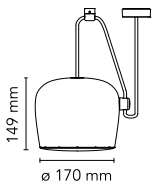

Aim Small

by Ronan & Erwan Bouroullec , 2014

Suspended light fitting. Body in varnished aluminium sheet, shade in photo-etched optical polycarbonate. Internal reflector in photo-etched PC. Directionable body. Powered directly from mains. The LED can be dimmed with a «Triac for Led» dimmer approved by Flos. Flos does not respond in case of wrong electrical connection system installations. The cable has a useful length of 9 metres and thus the lamp can be suspended 3 metres from the ceiling. Multiple rose with capacity to connect up to 5 Aim Small also available.

Mounting	Pendant
Environment	Indoor
Weight	1.9 (x1 AIM SMALL) Kg
Light sources available	1 x Multichip LED 12W 950lm 2700K CRI90 [i]
Emergency	Without
Voltage	220-240V
Power	12W
Battery	No
Supply included	Yes

Cord Length	9000/3000 mm
Materials	Aluminum, Polycarbonate

Colors	<ul style="list-style-type: none"> F0095009 - White F0095030 - Black
---------------	---

Certificate	
--------------------	--

Aim Small

by Ronan & Erwan Bouroullec , 2014