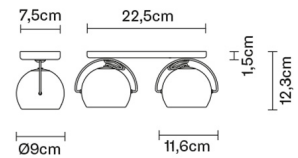

**BELUGA WHITE**

**D57G2901**

Marc Sadler

**Dimensions**

**Description**

Wall/ceiling lamp with polished chrome-plated structure. Adjustable polished white blown glass diffusers.

**Voltage**

220-240V

Net: 0.99 kg

**Packaging**

Gross weight: 0.99 kg  
Volume: 0.009 m<sup>3</sup>  
Number of boxes: 1

**Specs**

**In the same family**