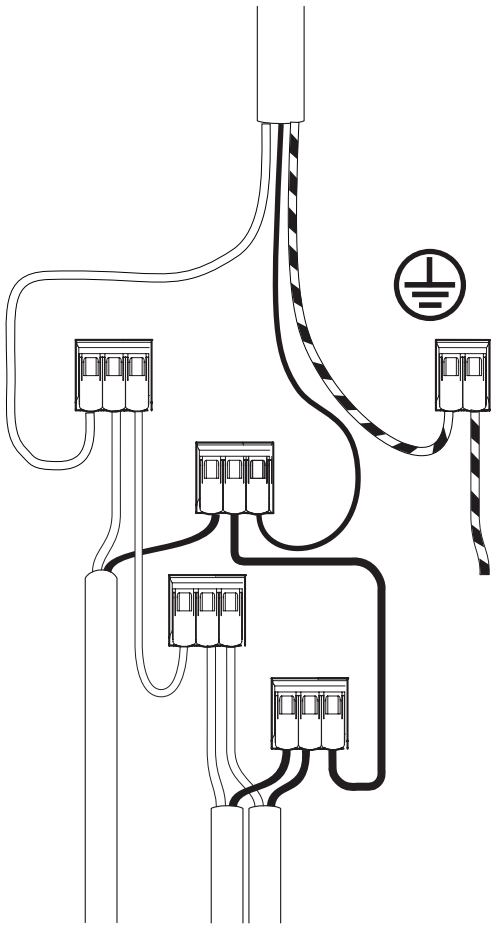

回收处理方式

此产品使用寿命结束时，将此灯丢弃在正确的垃圾箱或回收站。请勿作为生活垃圾丢弃。查询您的地方当局所提供有关如何处置它的方式及更多信息。2005年欧盟废弃电子电机设备指令(WEEE) 鼓励回收该物品。

Important Information

Due to the wide diversity of wall or partition types, we cannot provide you with suitable attachment fixtures. To determine which attachment fixtures to use, you will need to identify the type of wall to which you will be fixing this product. Here are some examples of attachment fixtures recommended for:

重要资讯

由于墙面类型的多样性，我们无法为您提供合适的固定装置配件。为了确定您要使用的固定装置配件，您需要确定安装此产品的墙面类型。以下是一些参考示意图：

Blind Walls

"Fischer" Nylon plug

Metal wall plug

Studded Walls

Nylon winged plug

Metal expansion plug

"Molly" plug

Tubulaire pendant 3 lamp CE
Socket 3 x GU10 Max 35 W
Bulb not included

Tubulaire pendant 3 lamp US
Socket 3 x GU10 Max 20 W
Bulb not included

2

3

4

5

6

7

8

Bulb installation

9