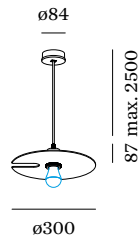

Socket E27

max. 15 W

PHYSICAL

Diameter 300 mm

Height 87 mm

0.7 kg

incl. 2.5 m suspension

ELECTRICAL

220 - 240 V

PC1

WEVER & DUCRÉ
LIGHTING

MIRRO SUSPENDED 1.0

6341E8NB0

DECO LAMPS

A60 LED Lamp

TYPE	COLOUR	Ø·H (MM)	ORDERCODE
2700K E27	Gold Mirror	ø60·110	9 0 0 3 E 1 3 9
2700K E27	Silver Mirror	ø60·110	9 0 0 3 E 1 4 0
2200K E27	Gold Mirror	ø60·110	9 0 0 3 E 1 5 0