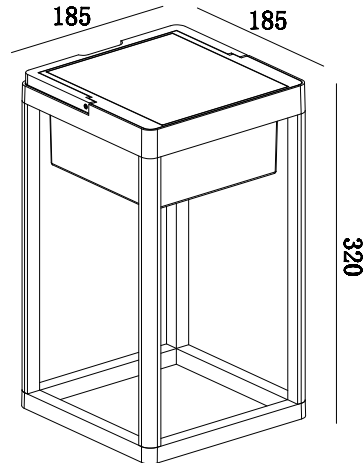

10020279

2W LED / 5,6W Total
incl. LED Board: L9002874

4400 mAh / 18650/3.7 Vdc Li-ion battery / charge voltage: 5Vdc constant voltage 1.12A

Maßeinheit/Unit of measure/ Unité de mesure: mm

(DE) Bestimmungsgemäße Verwendung