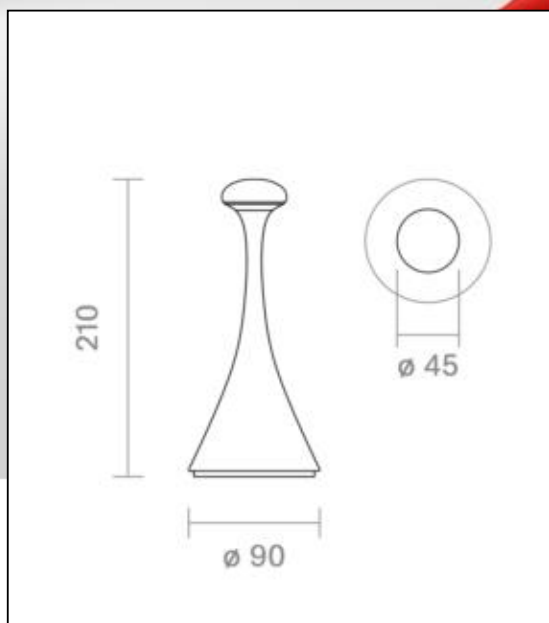

**Datasheet**  
**4541101**

**Akku-Tischleuchte Nudrop mini 210mm nachtschwarz**

Likeable extravagance: If the Sigor Nudrop did not give light, it would also pass as a sculpture or design object. With its organically curved shape and its sympathetic colors, it sets original accents in any interior. Powerful: Despite its compact form, it has enormous luminosity, with which it puts much larger lamps in its shadow. Versatile: thanks to its compact dimensions, the Nudrop fits anywhere, where there is little space: whether at a bistro table, at a fine meal with friends or when traveling in a hotel room. Stable: Narrow head, wide footprint: With the battery integrated battery in the base, the Nudrop has a secure footing everywhere.

Dimmable: yes

Recommended dimmer: [www.sigor.de/dimmerliste](http://www.sigor.de/dimmerliste)

133 lm	luminous flux [lm]
1,80 Watt	rated power
2200/2700 K	colour temperature
Ra>85	colour rendering
5 sdcn	colour consistency
45°	beam angle
nachtschwarz	Colour housing
IP54	type of protection
-20° - 40°C	temperature range in operation
	power factor
3,7 V AC	voltage
Hz	operating frequency
1000 mA	current
2 kWh/1000h	energy consumption
<1,0 s	warm-up time up to 60% of the full light output
<0.5 s	starting time
Ø 54.000 h	nominal life time
L70B50	rated life time L70/B50
0.7	lumen maintenance factor at the end of the nominal life

Spectral power distribution  
in the range 180 - 800 nm

4541101

Akku-Tischleuchte Nudrop mini 210mm nachtschwarz

**Manual:**

[https://shop.sigor.de/media/pdf/4541101\\_manual.pdf](https://shop.sigor.de/media/pdf/4541101_manual.pdf)