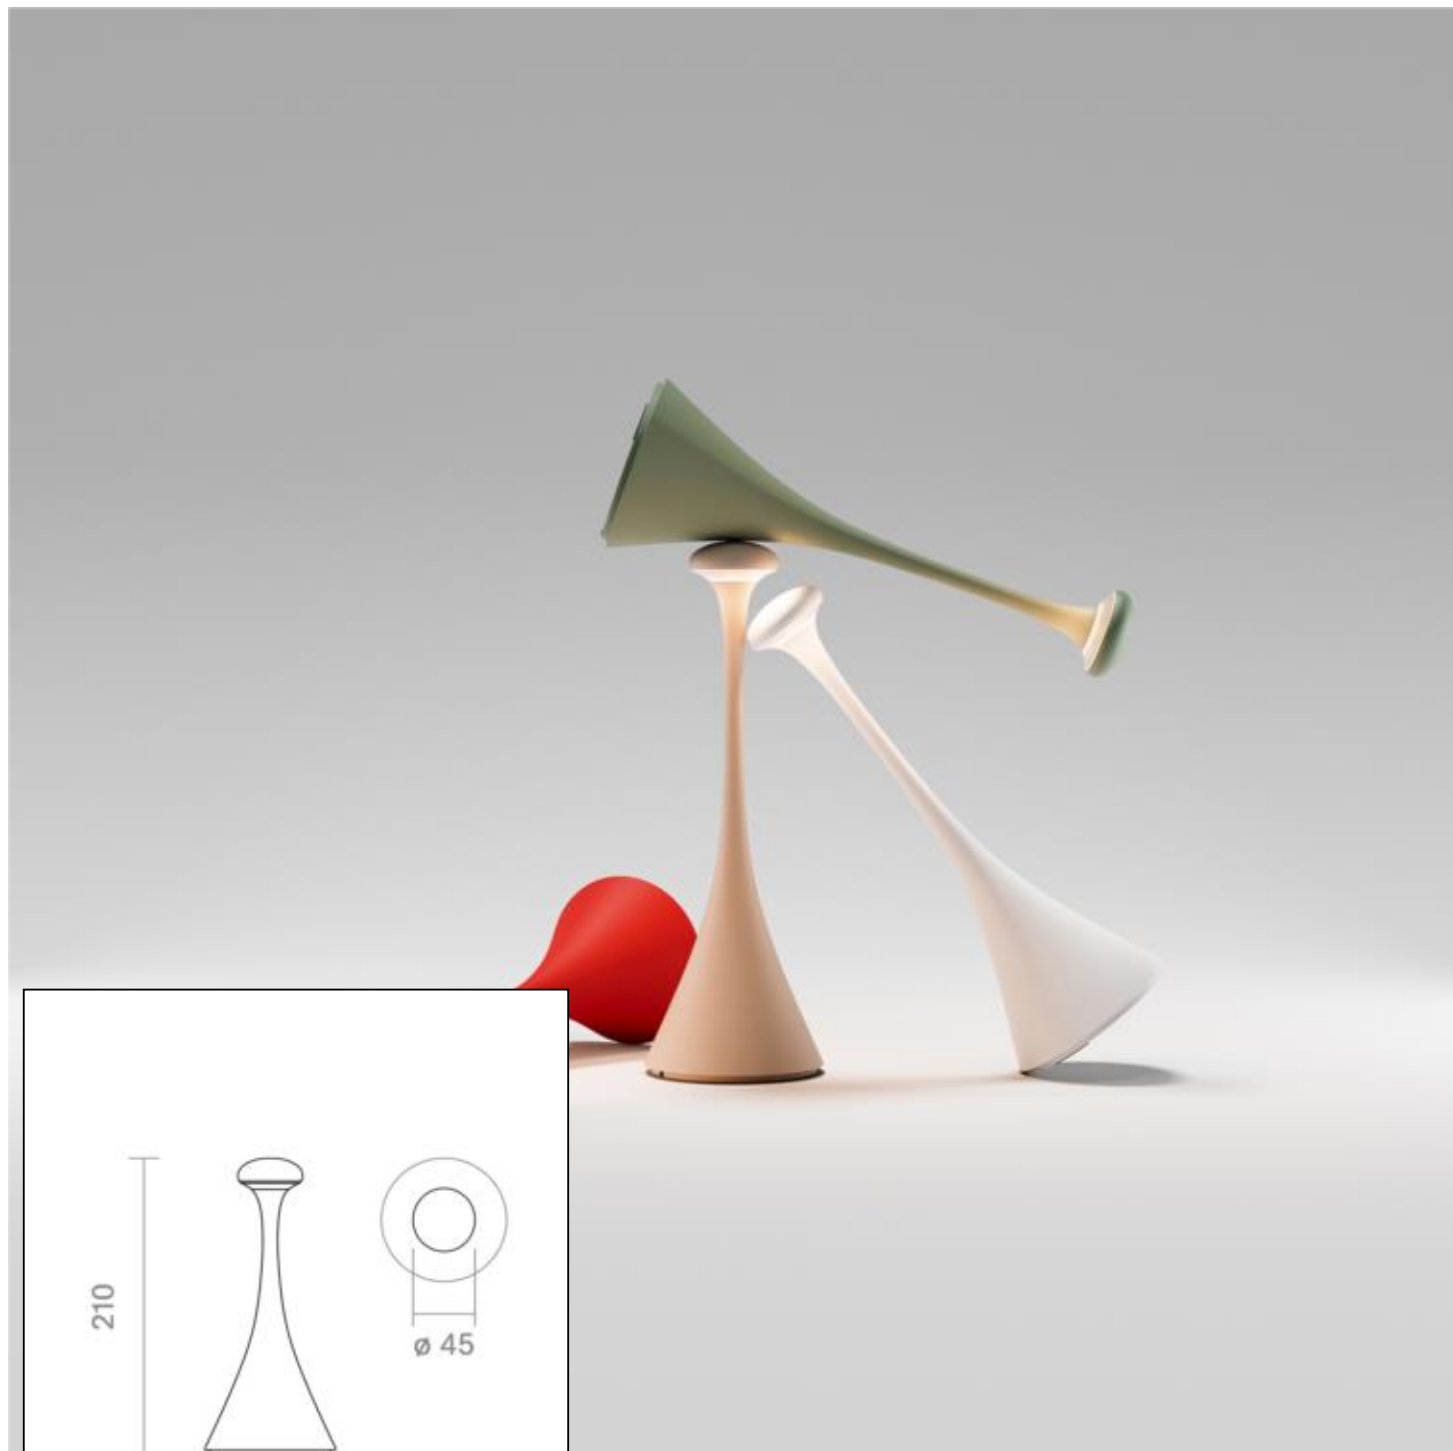

**Datasheet**  
**4541101**

**Akku-Tischleuchte Nudrop mini 210mm nachtschwarz**

Likeable extravagance: If the Sigor Nudrop did not give light, it would also pass as a sculpture or design object. With its organically curved shape and its sympathetic colors, it sets original accents in any interior. Powerful: Despite its compact form, it has enormous luminosity, with which it puts much larger lamps in its shadow. Versatile: thanks to its compact dimensions, the Nudrop fits anywhere, where there is little space: whether at a bistro table, at a fine meal with friends or when traveling in a hotel room. Stable: Narrow head, wide footprint: With the battery integrated battery in the base, the Nudrop has a secure footing everywhere.

Dimmable: yes

Recommended dimmer: [www.sigor.de/dimmerliste](http://www.sigor.de/dimmerliste)

133 lm	luminous flux [lm]
1,80 Watt	rated power
2200/2700 K	colour temperature
Ra>85	colour rendering
5 sdcn	colour consistency
45°	beam angle
nachtschwarz	Colour housing
IP54	type of protection
-20° - 40°C	temperature range in operation
	power factor
3,7 V AC	voltage
Hz	operating frequency
1000 mA	current
2 kWh/1000h	energy consumption
<1,0 s	warm-up time up to 60% of the full light output
<0.5 s	starting time
Ø 54.000 h	nominal life time
L70B50	rated life time L70/B50
0.7	lumen maintenance factor at the end of the nominal life

Spectral power distribution  
in the range 180 - 800 nm

4541101

Akku-Tischleuchte Nudrop mini 210mm nachtschwarz

**Manual:**

[https://shop.sigor.de/media/pdf/4541101\\_manual.pdf](https://shop.sigor.de/media/pdf/4541101_manual.pdf)