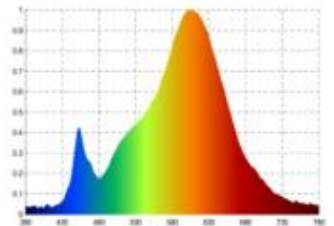

**Datasheet**  
**4541101**

**Akku-Tischleuchte Nudrop mini 210mm nachtschwarz**

Likeable extravagance: If the Sigor Nudrop did not give light, it would also pass as a sculpture or design object. With its organically curved shape and its sympathetic colors, it sets original accents in any interior. Powerful: Despite its compact form, it has enormous luminosity, with which it puts much larger lamps in its shadow. Versatile: thanks to its compact dimensions, the Nudrop fits anywhere, where there is little space: whether at a bistro table, at a fine meal with friends or when traveling in a hotel room. Stable: Narrow head, wide footprint: With the battery integrated battery in the base, the Nudrop has a secure footing everywhere.

Dimmable: yes

Recommended dimmer: [www.sigor.de/dimmerliste](http://www.sigor.de/dimmerliste)

133 lm	luminous flux [lm]
1,80 Watt	rated power
2200/2700 K	colour temperature
Ra>85	colour rendering
5 sdcn	colour consistency
45°	beam angle
nachtschwarz	Colour housing
IP54	type of protection
-20° - 40°C	temperature range in operation
	power factor
3,7 V AC	voltage
Hz	operating frequency
1000 mA	current
2 kWh/1000h	energy consumption
<1,0 s	warm-up time up to 60% of the full light output
<0.5 s	starting time
Ø 54.000 h	nominal life time
L70B50	rated life time L70/B50
0.7	lumen maintenance factor at the end of the nominal life

Spectral power distribution  
in the range 180 - 800 nm

4541101

Akku-Tischleuchte Nudrop mini 210mm nachtschwarz

**Manual:**

[https://shop.sigor.de/media/pdf/4541101\\_manual.pdf](https://shop.sigor.de/media/pdf/4541101_manual.pdf)