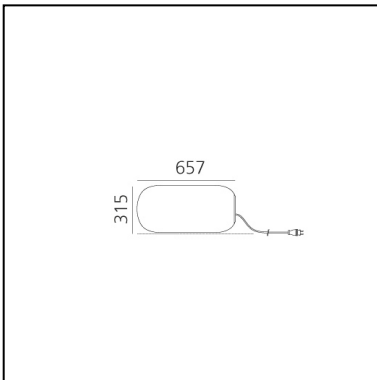

Gople Outdoor - Body Lamp

BIG - Bjarke Ingels Group

LUMINAIRE

- Watt: **21W**
- Lichtstrom (lm): **2148lm**
- CCT: **3000K**
- Efficiency: **88%**
- Efficacy: **102.29lm/W**
- CRI: **80**

BESCHREIBUNG

Starting from the iconic silhouette of the glass diffuser, Gople proposes new sizes and materials to create different ways of lighting spaces.

DIMENSION

- Länge: **cm 65.7**
- Höhe: **cm 31.5**

LICHTQUELLEN NICHT ENTHALTEN

- Kategorie: **LED RETROFIT**
- Anzahl: **1**
- Watt: **21W**
- Sockel: **E27**

ZUBEHÖR

Gople Outdoor - Rope T040120

Gople Outdoor - Bollard - 88mm T040220

Gople Outdoor - Bollard - 563mm T040320

Gople Outdoor - Bollard - 1038mm T040420

Gople Outdoor - Base T040520

Gople Outdoor - Spike T040620