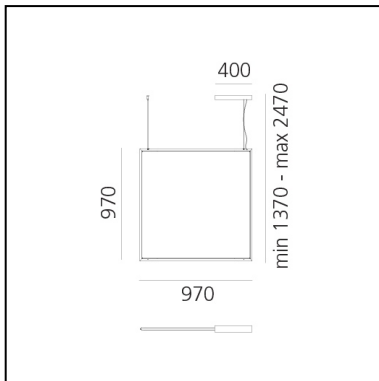

Discovery Space Square - TW - Satinized aluminium - App Compatible

Ernesto Gismondi

IP20   **CE TW** Dimmerable: 

LUMINAIRE

- Watt: **44W**
- Voltage: **220-240V**
- Delivered lumens output: **Warm 2579 Cold 2739lm**
- CCT: **2700-6500K**
- Efficiency: **100%**
- Efficacy: **62.25lm/W**
- CRI: **80**
- Dimmable Typology: **APP**

DIMENSIONS

- Length: **cm 97**
- Width: **cm 1.7**
- Height: **cm 97**
- Max Height from ceiling: **cm 247**

SOURCES INCLUDED

- Category: **Led TW**
- Number: **1**
- Watt: **42W**
- Color Tolerance: **MacAdam 3SDCM**
- Service Life: **L90 (6K) 50000h**