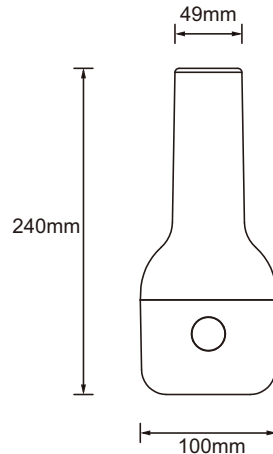

# 10020377

2,5W LED / 2,5W Total  
incl. LED Board: L9002882  
5Vdc constant voltage / 0.5A