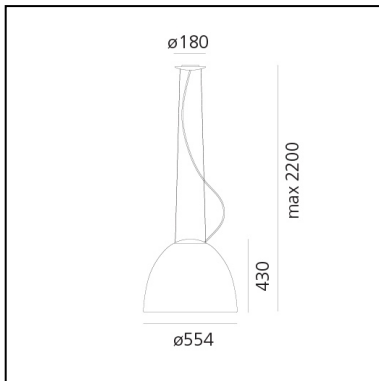

Nur LED White Integralis - Suspension - Anodized Aluminium - App Compatible

Ernesto Gismondi

IP20   Dimmbar: +  - 

LUMINAIRE

DAY MODE

- Watt: **45W**
- Spannung (V): **220V-240V**
- Lichtstrom (lm): **2423lm**
- Strahlungsstärke: **1413mW**
- CCT: **5000K**
- Efficiency: **52%**
- Efficacy: **53.84lm/W**
- CRI: **90**
- Dimmable Typology: **APP**

Anmerkungen

BESCHREIBUNG

An extreme geometric synthesis of optics par excellence, Nur manifests its presence through a monolithic and mono-material body. The essential and geometrically calibrated lines of a perfect parabola conceal an optical heart that perfectly controls the emission, without offending direct vision. With a 45W LED optical engine, it ensures general ambient lighting thanks also to indirect emission. In the WHITE INTEGRALIS version, compatible with Artemide App, Nur is designed to offer a white emission ensuring perfect perception while respecting the human presence and which at the same time combines control of microbial growth. It can vary in intensity and is available with a fixed CCT of 5000K, with a high color rendering index (CRI 90).

DIMENSION

- Höhe: **cm 43**
- Breite: **cm 55**
- Max Höhe von der Decke: **cm 220**
- Glühdrahttest: **650°C**

INKLUSIVE LICHTQUELLEN

- Kategorie: **Led**
- Anzahl: **1**
- Farbtemperatur(K): **5000K**
- CRI: **90**
- Color Tolerance: **3SDCM**
- Service Life: **L80 (10K) 55000h**