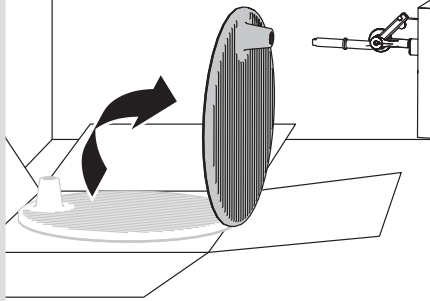

HALO

HALO

FLUO

5

E27 - MAX 21W LED

6

7

8