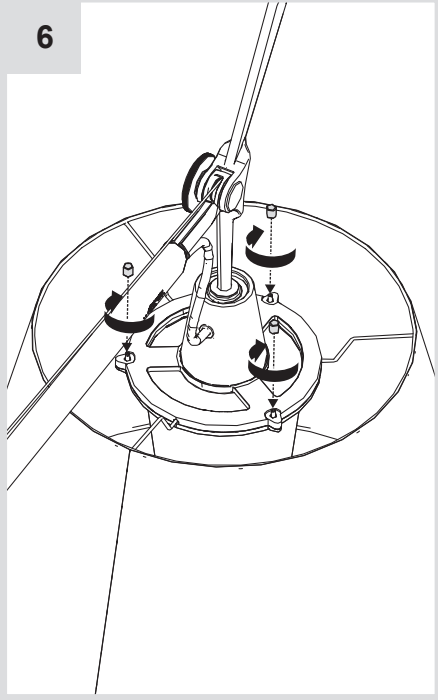

HALO

HALO

FLUO

5

E27 - MAX 21W LED

6

7

8