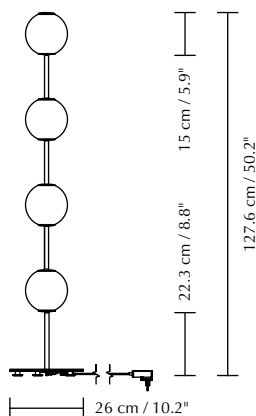

AUDREY FLOOR LAMP

Designed by Søren Ravn Christensen

Colour variations

plated brass

Floor lamp

DIMENSIONS

Ø: 15 cm (26 cm) / 5.9" (10.2")
H: 127.6 cm / 50.2"

MARKINGS, TESTS & CERTIFICATIONS

CE, UKCA (for indoor use), IP2X

MATERIAL

Steel, aluminium, PC, ABS and opal glass
Incl. 2.1 m / 6'9" black cord

WARRANTY

10-year warranty against manufacturer defects

WEIGHT

5.3 kg / 11.7 lb

WEIGHT INCL. PACKAGING

10.3 kg / 22.7 lb

LIGHT SOURCE

30W LED panel built-in. 2700 K - 1740 lumen CRI: 91
50000 H. Dimmable

PACKAGING DIMENSIONS (L x W x H)

56.3 x 46.9 x 24.6 cm / 22.2 x 18.5 x 9.7"

ASSEMBLY TIME

5 min - video guide at umage.com

MEDIA KIT

Photos and press material
Download at umage.presscloud.com

ORDERING INFORMATION

Audrey floor lamp

2257

UMAGE